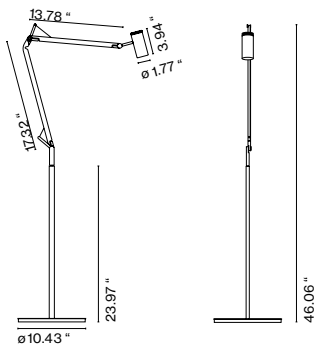

Polo

Joan Gaspar

marset

Polo Floor

Polo Floor

LED 9W 350mA 3000K
Delivered lumens 692lm
(included)

120 V - 60 Hz

Black electrical cord

Body and diffuser in lacquered aluminum. A switch is incorporated into the diffuser.

● Black (Ral 9005)

Dry locations only

[Download](#) Assembly Instructions

[Download](#) Photometric Data

[Download](#) 2D