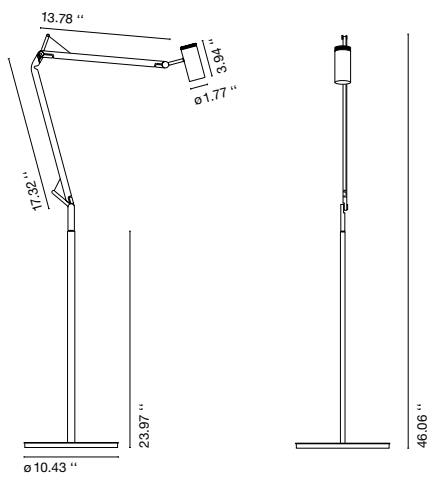

Polo

Joan Gaspar

marset

Polo Floor

Polo Floor

LED 7W 350mA 3000K
520lm (included)

120 V - 60 Hz

Black electrical cord

Metal base. Body and diffuser in lacquered aluminum. A switch is incorporated into the diffuser.

- Black (RAL 9005)
- White (RAL 9010)

Dry locations only

- [Download](#) Assembly Instructions
- [Download](#) Photometric Data
- [Download](#) 2D
- [Download](#) 3D