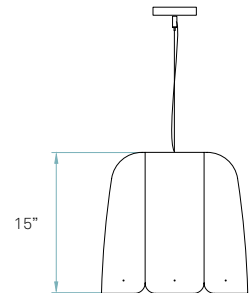

Electrical cable
Transparent
8 ft drop

Steel cable
8 ft drop

Packaging

Box size
26 x 26 x 24"
Wood crated
for transport

Weight
Gross - 16,5 Lb
Net - 2,3 Lb

Recommended bulbs (Not Included)

 **120V**
E26 Medium Base

or
 G25 Incandescent
1 x 100 w max

SMALL SUSPENSION / **Domo**
by Rqr Estudio

Wood shade colors	Info	References
<ul style="list-style-type: none">  20 IvoryWhite  21 Natural Cherry  22 Natural Beech  24 Yellow  25 Orange  26 Red  28 Blue  30 Turquoise  31 Chocolate 	<ul style="list-style-type: none">    <p>Light Emission Diffused / Direct</p> <p>Certificates</p> <p> UL us</p> <p>Class I</p> <p>120V or 277V</p>	<p>DMO SPE26 UL</p> <p>DMO SP GU24 UL</p>

Packaging	Components
<p></p> <p>Box size 20 x 20 x 21" Wood crated for transport</p> <p></p> <p>Weight Gross -13,2 Lb Net - 1,7 Lb</p>	<p></p> <p>Metal canopy Brushed nickel ø 4,8"</p> <p>Electrical cable Transparent 8 ft drop</p> <p>Steel cable 8 ft drop</p>