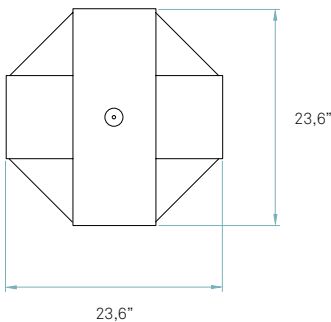

Electrical cable
Transparent
8 ft drop

Steel cable
8 ft drop

Packaging

Box size
26 x 26 x 24"
Wood crated
for transport

Weight
Gross - 16,5 Lb
Net - 2,3 Lb

Recommended bulbs (Not Included)

 **120V**
E26 Medium Base

Packaging	Components
<p></p> <p>Box size 20 x 20 x 21" Wood crated for transport</p> <p></p> <p>Weight Gross -13,2 Lb Net - 1,7 Lb</p>	<p></p> <p>Metal canopy Brushed nickel ø 4,8"</p> <p>Electrical cable Transparent 8 ft drop</p> <p>Steel cable 8 ft drop</p>