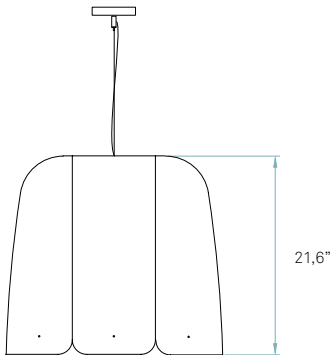

Electrical cable
Transparent
8 ft drop

Steel cable
8 ft drop

Packaging

Box size
26 x 26 x 24"
Wood crated
for transport

Weight
Gross - 16,5 Lb
Net - 2,3 Lb

Recommended bulbs (Not Included)

 **120V**
E26 Medium Base