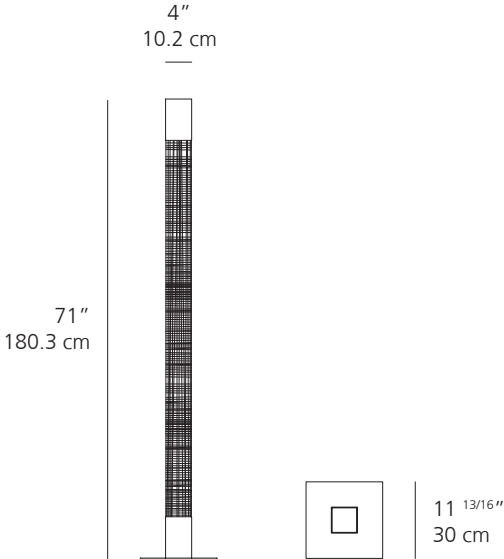

11

MIMESI

12

CARLOTTA DE BEVILACQUA

Ingenuity

Mimesi's ingenious design lies in its LED light architecture and innovative usage of optics that refracts light to give a captivating effect.

Mimesi Floor

EMISSION	Indirect and diffused
LIGHT SOURCE	LED 42W 3000K > 80CRI or LED 42W 2700K > 80CRI + LED 4.5W 6000K > 80CRI (located on the base)
DIMMING FEATURE	Indirect light is dimming Diffused light is on/off
FINISH	● Polished Chrome
CERTIFICATIONS	IP20