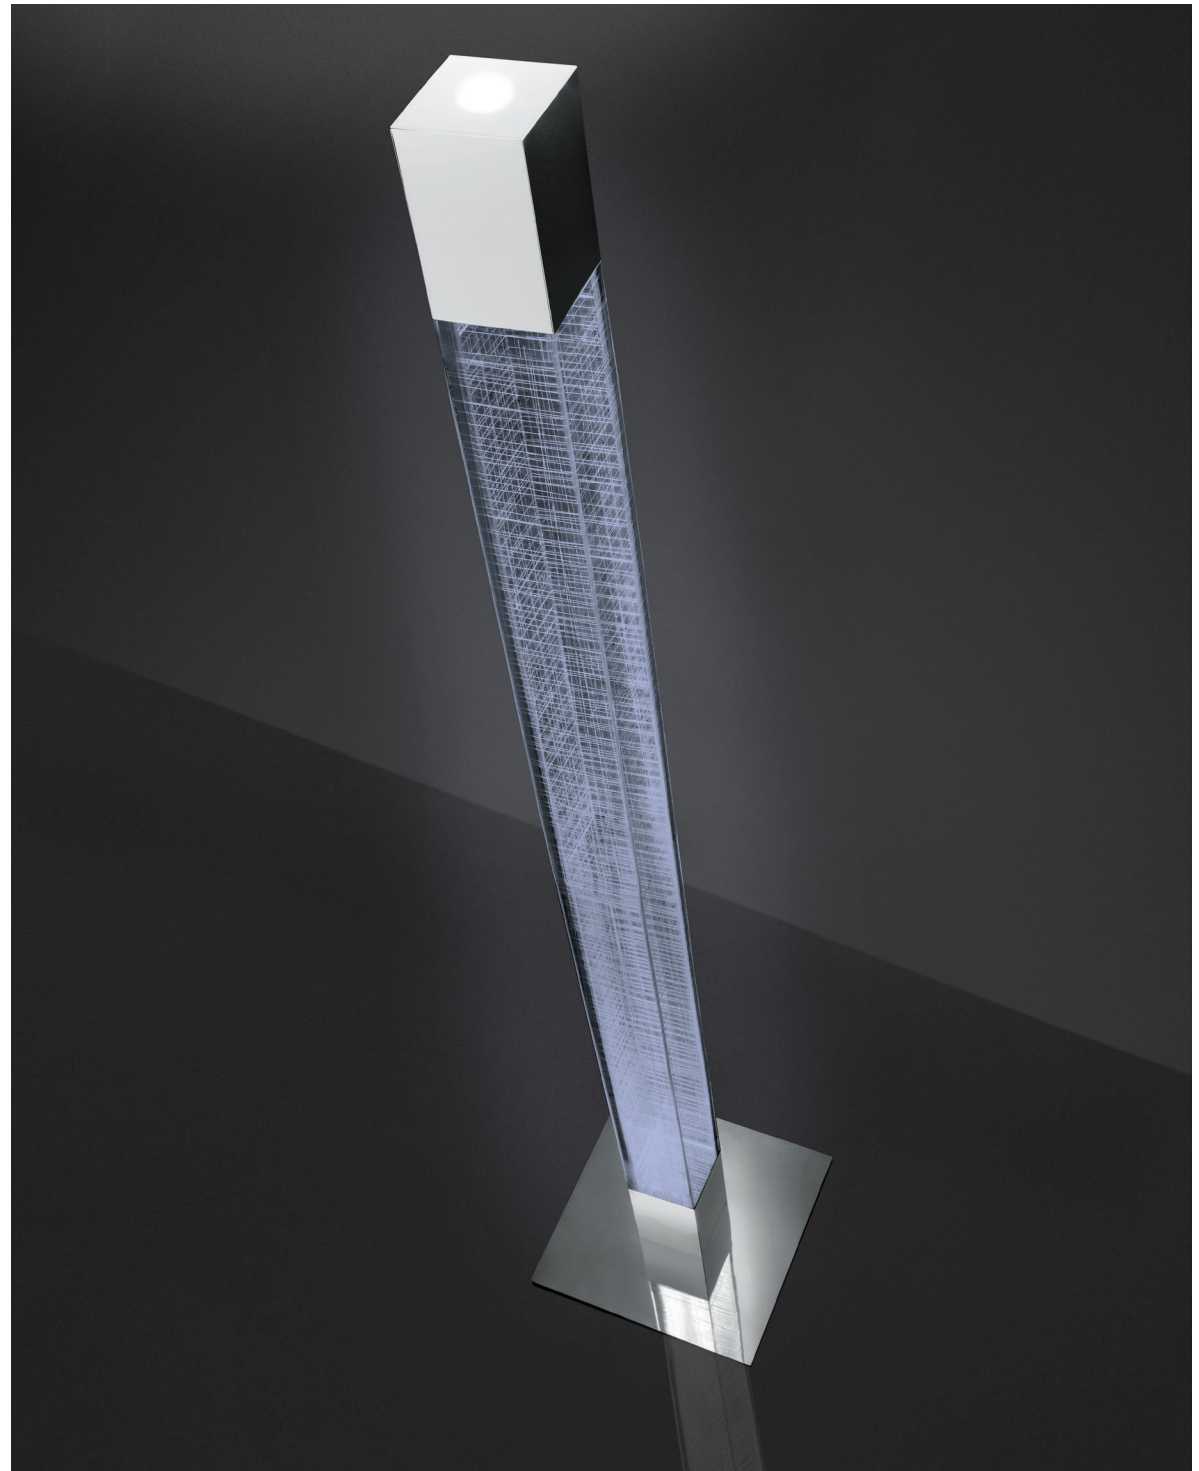

Mimesi

Carlotta De Bevilacqua

Carlotta de Bevilacqua

Architect, designer and above all humanist, Carlotta de Bevilacqua has been a force in contemporary lighting since the 1980's. A pioneer in LED research and implementation, she created the concept "The Human Light" in which lighting encourages not only the well-being of those who live, work and interact with it, but also the planet.

As interested in science of light as the sensory experience, de Bevilacqua seeks to create synergy between products and users through accessible, experimental design. A life-force at Artemide for nearly 4 decades, in addition to her own studio she oversees Danese Milano creating minimal, yet elegant, products which further complement the built environment.

In addition to widespread recognition for her work, in 2011, she received a Red Dot Design Award for the Algoritmo and Copernico.

Ambiance

The Mimesi Floor Lamp features a body in polished aluminum and a diffuser in PET polyester whose engraved pattern allows light to playfully bounce among its walls. Dual switching on cord allows for the independent operation of the two LED light sources, to ensure the perfect ambiance.

Technology

Light, architectural space, and natural landscape are the main elements of the Mimesi concept and design, based on the principles of reduction of energy and materials. Its proportions and indirect light architecture are designed to never allow the LED blind the eye.