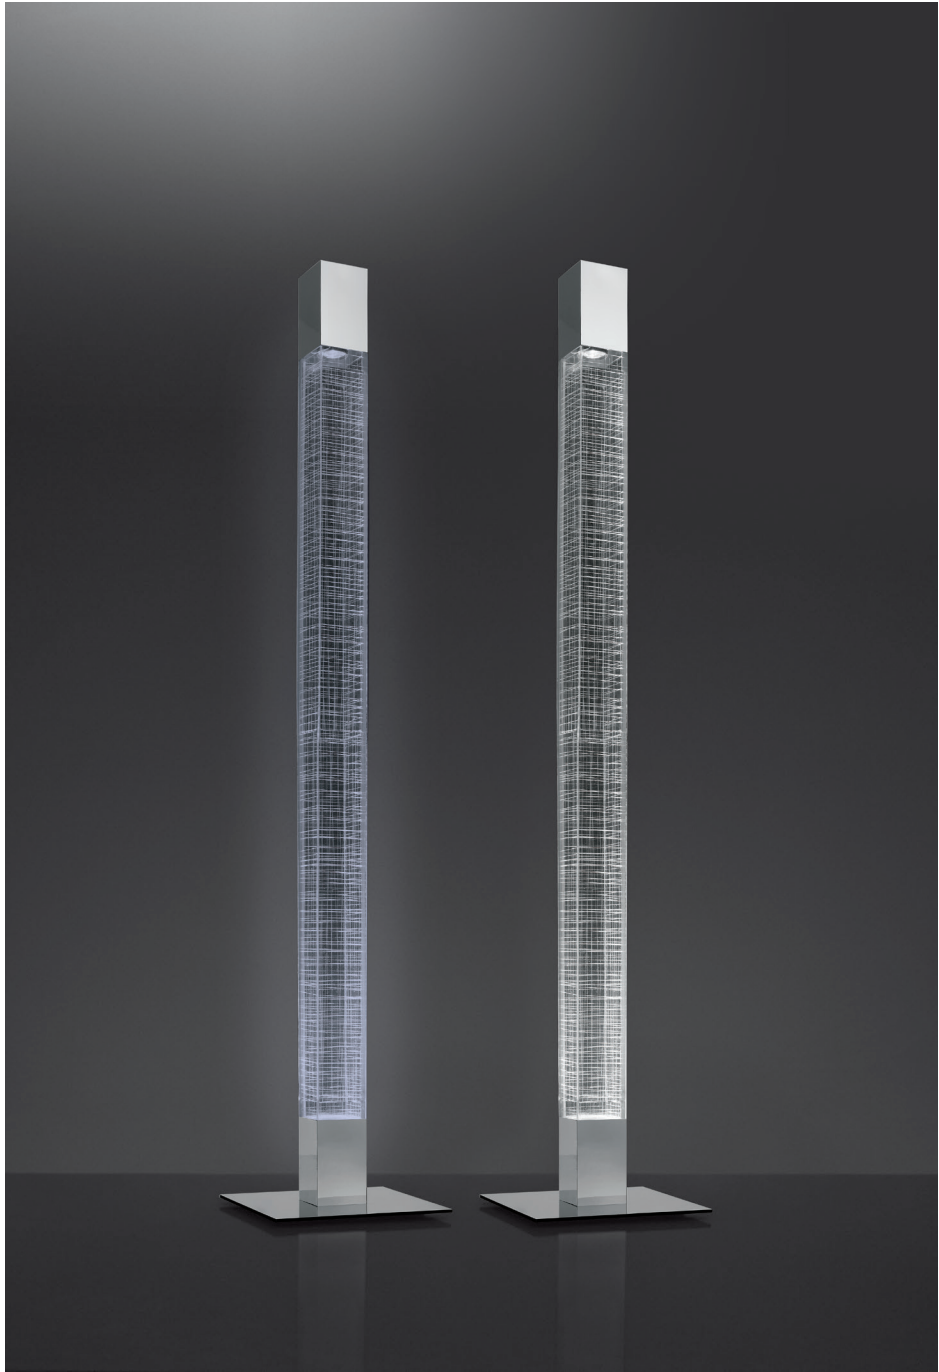

Mimesi

Carlotta De Bevilacqua

Carlotta de Bevilacqua

Architect, designer and above all humanist, Carlotta de Bevilacqua has been a force in contemporary lighting since the 1980's. A pioneer in LED research and implementation, she created the concept "The Human Light" in which lighting encourages not only the well-being of those who live, work and interact with it, but also the planet.

In addition to widespread recognition for her work, in 2011, she received a Red Dot Design Award for the Algoritmo and Copernico.

Ambiance

The Mimesi Floor Lamp features a body in polished aluminum and a diffuser in PET polyester whose engraved pattern allows light to playfully bounce among its walls. Dual switching on cord allows for the independent operation of the two LED light sources, to ensure the perfect ambiance.

Technology

Light, architectural space, and natural landscape are the main elements of the Mimesi concept and design, based on the principles of reduction of energy and materials. Its proportions and indirect light architecture are designed to never allow the LED blind the eye.

11

MIMESI

12

CARLOTTA DE BEVILACQUA

Ingenuity

Mimesi's ingenious design lies in its LED light architecture and innovative usage of optics that refracts light to give a captivating effect.

Mimesi Floor

EMISSION	Indirect and diffused
LIGHT SOURCE	LED 42W 3000K > 80CRI or LED 42W 2700K > 80CRI + LED 4.5W 6000K > 80CRI (located on the base)
DIMMING FEATURE	Indirect light is dimming Diffused light is on/off
FINISH	● Polished Chrome
CERTIFICATIONS	IP20