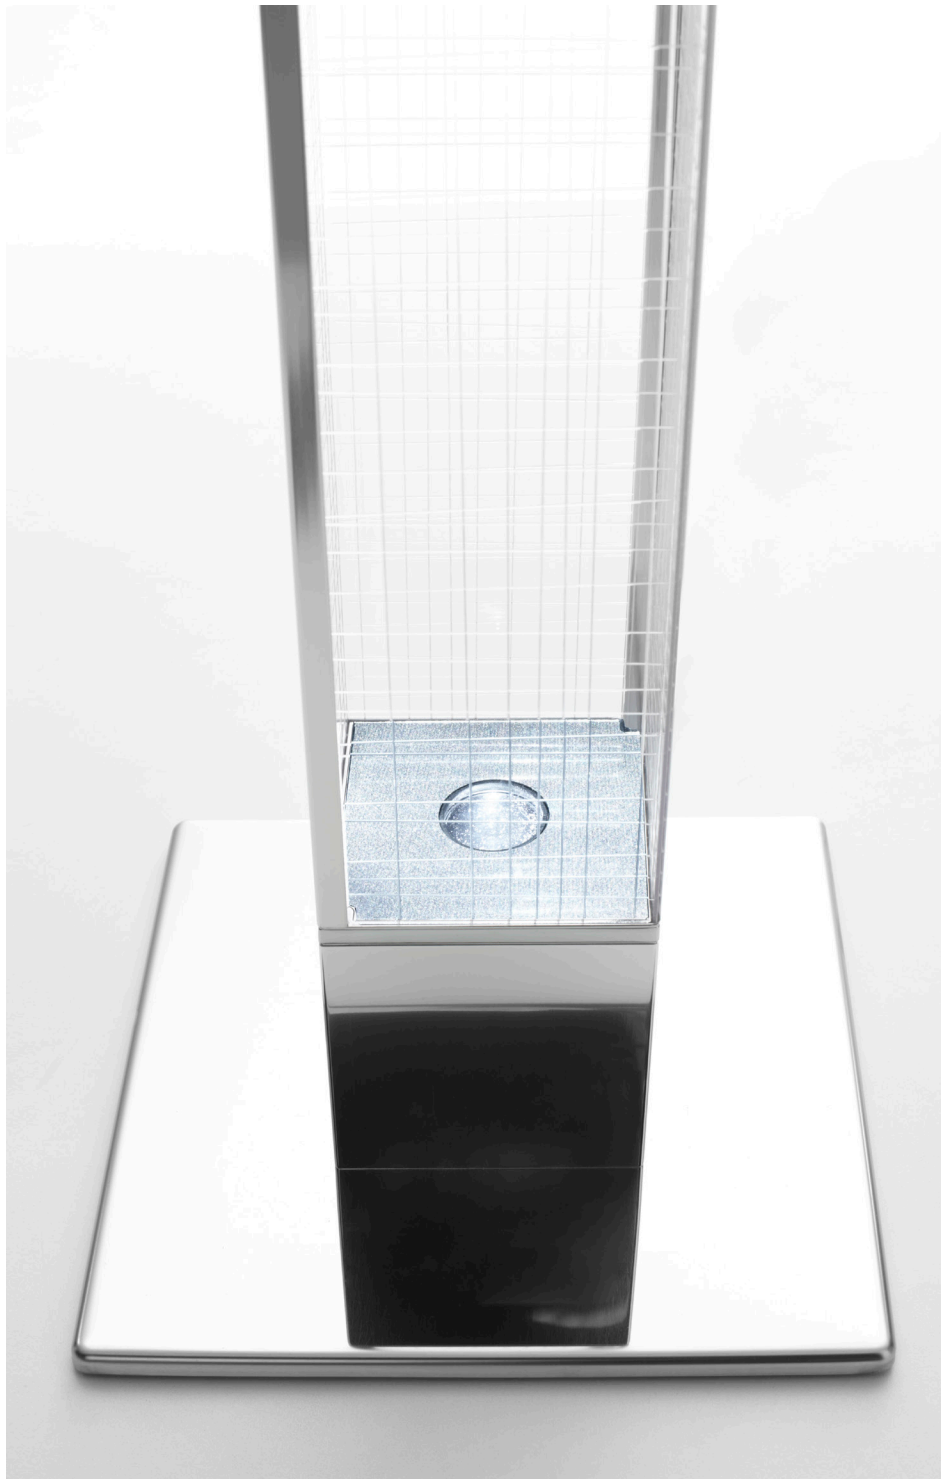

In addition to widespread recognition for her work, in 2011, she received a Red Dot Design Award for the Algoritmo and Copernico.

Ambiance

The Mimesi Floor Lamp features a body in polished aluminum and a diffuser in PET polyester whose engraved pattern allows light to playfully bounce among its walls. Dual switching on cord allows for the independent operation of the two LED light sources, to ensure the perfect ambiance.

Technology

Light, architectural space, and natural landscape are the main elements of the Mimesi concept and design, based on the principles of reduction of energy and materials. Its proportions and indirect light architecture are designed to never allow the LED blind the eye.

11

MIMESI

12

CARLOTTA DE BEVILACQUA

Ingenuity

Mimesi's ingenious design lies in its LED light architecture and innovative usage of optics that refracts light to give a captivating effect.

Mimesi Floor

EMISSION	Indirect and diffused
LIGHT SOURCE	LED 42W 3000K > 80CRI or LED 42W 2700K > 80CRI + LED 4.5W 6000K > 80CRI (located on the base)
DIMMING FEATURE	Indirect light is dimming Diffused light is on/off
FINISH	● Polished Chrome
CERTIFICATIONS	IP20