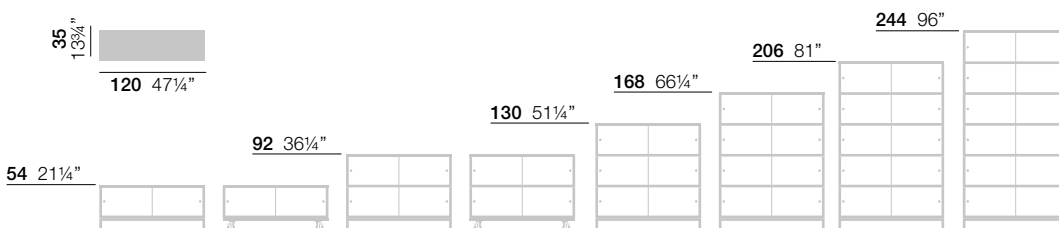

DOORS (1 set = 2 doors)

								
CODE	CODE	CODE	CODE	CODE	CODE	CODE	CODE	CODE
6004	6000 	6006	6002	6007	6008	6005	6003	6001

Each unit comes with guides for the sliding doors.

SAPPORO COMPONENTS	CODE
Fix base lacquered in aluminium	SAB
Fix base lacquered in white	SWB
Steel wheeled base lacquered in aluminium	SAR
Top flat white part	SAS
Unit, body	SAC
Unit, body unit with cable management 2 holes	SACE

DIMENSIONS

Inside dimensions: Height = 350 mm / Width = 1140 mm / Depth = 313 mm / Thickness of material = 30 mm
Castors of grey color 25mm, Ø 75 mm / Height of metallic base = 130 mm

PACKING

BOX 1 = 1 base + 1 top: