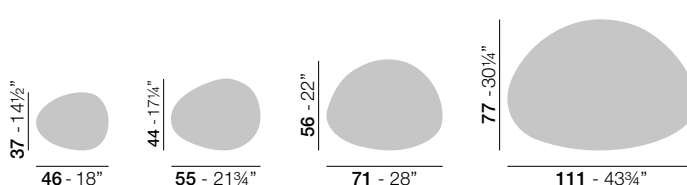

See the complete STUA Upholstery Collection at pages 6-7.

COM, customer fabric

FABRIC NEEDED FOR EACH PANEL SIZE		
S small	47 x 57 cm	18"½ x 22"½
M medium	55 x 67 cm	21"¾ x 26"½
L large	68 x 81 cm	26"¾ x 32"
XL xtra large	89 x 121 cm	35" x 47"½

FABRIC NEEDED FOR SET OF 4 PANELS

1 set	1,80 m	71"
2 sets	3,35 m	132"
3 sets	4,92 m	194"

DIMENSIONS

DISTANCE FROM THE WALL

Long hook length	7,5 cm
Short hook length	3,5 cm
Panel thickness	3 cm
Max. distance from the wall	10 cm