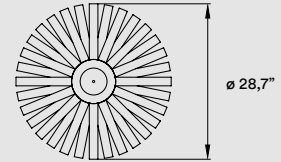

REF.

POPPY SM E26 or GU24 UL

LIGHT SOURCE

120 - 277V

Recommended Bulbs - Not Included

E26 Medium Base Lamp Holder

LED A19 15 W, 540 lm*

or

GU24 Lamp Holder

LED A19 15 W, 540 lm*

*Measurements obtained by theoretical calculations at LZf using ivory white shades & recommended bulbs.

Veneer Ref: 20 Ivory White.

PACKAGING

Box size: 30 x 30 x 30"

Box volume: 15,7 ft³

Weight: Gross - 18,5 Lb | Net - 6,4 Lb

MATERIALS & COMPONENTS

Wood Veneer Shade

Nickel Metal Canopy: ø 4,7"

3 Steel Cable: 8 ft drop

Transparent Electrical Cable: 8 ft drop

FINISHES

WOOD VENEER

	20 Ivory White		28 Blue
	21 Natural Cherry		29 Grey
	22 Natural Beech		30 Turquoise
	24 Yellow		31 Chocolate
	25 Orange		33 Pale Rose
	26 Red