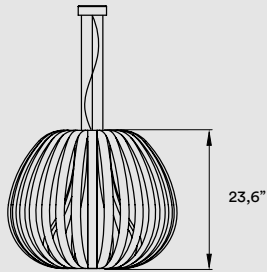

REF.

POPPY SM E26 or GU24 UL

LIGHT SOURCE

120 - 277V

Recommended Bulbs - Not Included

E26 Medium Base Lamp Holder

LED A19 15 W, 540 lm*

or

GU24 Lamp Holder

LED A19 15 W, 540 lm*

*Measurements obtained by theoretical calculations at LZf using ivory white shades & recommended bulbs.

Veneer Ref: 20 Ivory White.

PACKAGING

Box size: 30 x 30 x 30"

Box volume: 15,7 ft³

Weight: Gross - 18,5 Lb | Net - 6,4 Lb

MATERIALS & COMPONENTS

Wood Veneer Shade

Nickel Metal Canopy: ø 4,7"

3 Steel Cable: 8 ft drop

Transparent Electrical Cable: 8 ft drop

FINISHES

WOOD VENEER

	20 Ivory White		28 Blue
	21 Natural Cherry		29 Grey
	22 Natural Beech		30 Turquoise
	24 Yellow		31 Chocolate
	25 Orange		33 Pale Rose
	26 Red