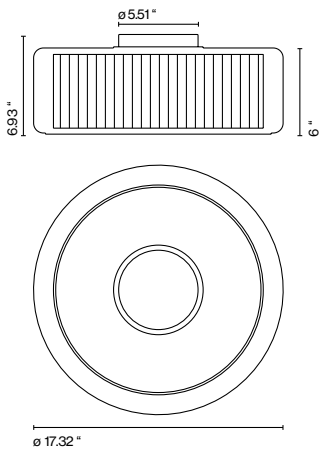

Mercer C

⚠ WARNING. California Proposition 65 Warning for California Consumers. This product can expose you to chemicals including wood dust and lead which are known to the State of California to cause cancer or birth defects or other reproductive harm. For more information go to www.P65Warnings.ca.gov

Mercer C

🔦 2 x E26 LED TYPE A 11W

Textile shade that floats inside a transparent blown glass structure. Opal diffuser disk on the lower part.

- Pleated white cotton
- Pearl white

Dry locations only

- [Download](#) Assembly Instructions
- [Download](#) Photometric Data
- [Download](#) 2D
- [Download](#) 3D

Range

marsetusa@marset.com
www.marset.com

The fusion of different materials achieves a spectacular result due to its textile shade floating in a transparent blown glass structure.