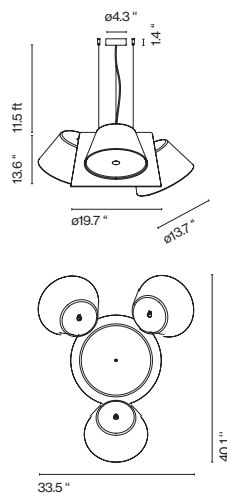

Tam Tam

Fabien Dumas

marset

Tam Tam 5

Tam Tam 3

Tam Tam Mini

Tam Tam 5

- ⊕ 13x E26 CFL TYPE T 18W
- ⊕ 13x E26 TYPE A 60W
- ⊕ 13x E26 LEDTYPE A 11W

Tam Tam 3

- ⊕ 9x E26 CFL TYPE T 18W
- ⊕ 9x E26 TYPE A 60W
- ⊕ 9x E26 LED TYPE A 11W

Tam Tam Mini

- ⊕ 5x E12 CFL TYPE T 13W
- ⊕ 5x E12 TYPE G 40W
- ⊕ 5x E12 LED TYPE G16.5 5W

Central shade

- Off-white (Ral 1013)
- Black (Ral 9011)

- [Download](#) Assembly Instructions
- [Download](#) Photometric Data
- [Download](#) 2D
- [Download](#) 3D

Range

Tam Tam, a new perception in the world of lamps, which extols repetitiveness by focusing on the archetypal lampshade: a number of light sources pointed in different directions, geometrically arranged to invoke a feeling of organized chaos.