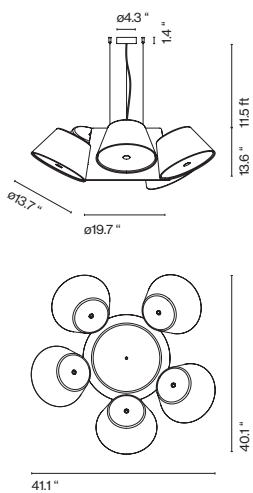

Tam Tam

Fabien Dumas

marset

Tam Tam 5

Tam Tam 3

Tam Tam Mini

Tam Tam 5

- ⊕ 13x E26 CFL TYPE T 18W
- ⊕ 13x E26 TYPE A 60W
- ⊕ 13x E26 LEDTYPE A 11W

Tam Tam 3

- ⊕ 9x E26 CFL TYPE T 18W
- ⊕ 9x E26 TYPE A 60W
- ⊕ 9x E26 LED TYPE A 11W

Tam Tam Mini

- ⊕ 5x E12 CFL TYPE T 13W
- ⊕ 5x E12 TYPE G 40W
- ⊕ 5x E12 LED TYPE G16.5 5W

Central shade

- Off-white (Ral 1013)
- Black (Ral 9011)

- [Download](#) Assembly Instructions
- [Download](#) Photometric Data
- [Download](#) 2D
- [Download](#) 3D

Range

Tam Tam, a new perception in the world of lamps, which extols repetitiveness by focusing on the archetypal lampshade: a number of light sources pointed in different directions, geometrically arranged to invoke a feeling of organized chaos.