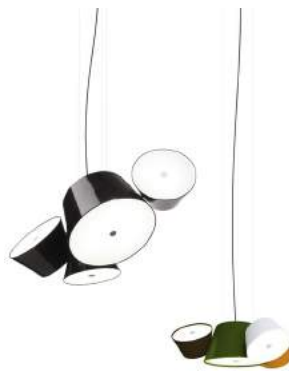

Tam Tam

Fabien Dumas

marset

Tam Tam 5

Tam Tam 3

Tam Tam Mini

Tam Tam 5

- ⊕ 13x E26 CFL TYPE T 18W
- ⊕ 13x E26 TYPE A 60W
- ⊕ 13x E26 LEDTYPE A 11W

Satellite shades

- Off-white (Ral 1013)
- Black (Ral 9011)
- Sand (Ral 7032)
- Orange (Ral 2000)
- Grey brown (Ral 7013)
- Green (Ral 6025)
- Blue (Ral 5024)

Black electrical cord

Watch the video

info@marset.com
www.marset.com

Central shade in white or black lacquered aluminum, to which are attached three satellite shades that can be rotated through 360° and they can be combined in black, off-white, orange, brown, green or sand. An opalescent methacrylate diffuser over the open end softens the light.

- [Download](#) Assembly Instructions
- [Download](#) Photometric Data
- [Download](#) 2D
- [Download](#) 3D

Range

Tam Tam, a new perception in the world of lamps, which extols repetitiveness by focusing on the archetypal lampshade: a number of light sources pointed in different directions, geometrically arranged to invoke a feeling of organized chaos.