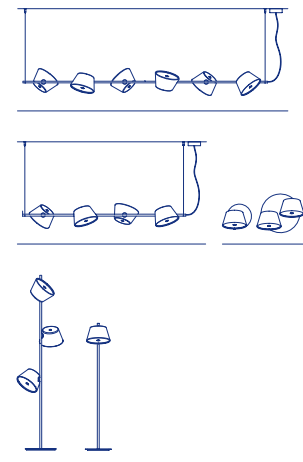

Satellite shades

- Off-white (Ral 1013)
- Black (Ral 9011)
- Sand (Ral 7032)
- Orange (Ral 2000)
- Grey brown (Ral 7013)
- Green (Ral 6025)
- Blue (Ral 5024)

Black electrical cord

Watch the video

info@marset.com
www.marset.com

Central shade in white or black lacquered aluminum, to which are attached three satellite shades that can be rotated through 360° and they can be combined in black, off-white, orange, brown, green or sand. An opalescent methacrylate diffuser over the open end softens the light.

- [Download](#) Assembly Instructions
- [Download](#) Photometric Data
- [Download](#) 2D
- [Download](#) 3D

Range

Tam Tam, a new perception in the world of lamps, which extols repetitiveness by focusing on the archetypal lampshade: a number of light sources pointed in different directions, geometrically arranged to invoke a feeling of organized chaos.