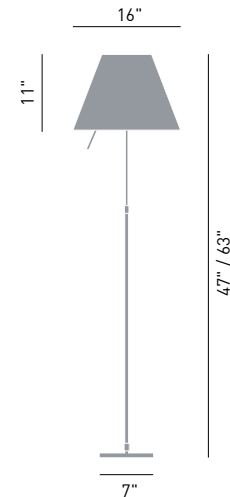

D13t - D13 t.c. (sensor dimmer)

D13 tif- D13 tific (on/off switch)