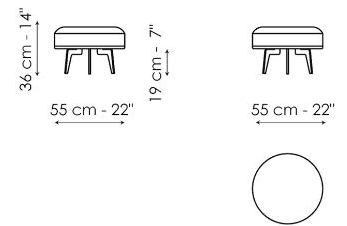

Data sheet

Lovy armchair Bergère

Width: 90cm

Depth: 88cm

Height: 88cm

Lovy armchair Bow

Width: 92cm

Depth: 86cm

Height: 63cm

Lovy pouf

Width: 55cm

Depth: 55cm

Height: 36cm

Lovy pouf

Width: 53cm

Depth: 53cm

Height: 36cm

Finishes

FEET

Metal

Painted metal
Mat white

Painted metal
Mat dove grey

Painted metal
Supreme anthracite

Painted metal
Mat black