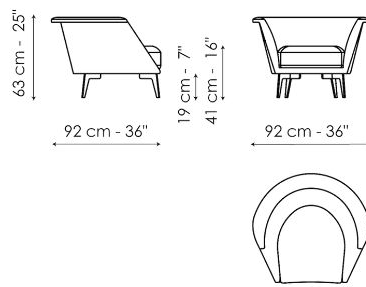

BONALDO

Lovy armchair low, Lovy armchair bergère

The Lovy armchair has a semi-oval shape, which invites conversation and creates movement from a visual point of view. The body is upholstered in removable fabric; the metal base is available in numerous colours and finishes. The Lovy armchair for living room is available in two versions: with low backrest, (Lovy armchair low) and with high backrest, which recalls the silhouette of the typical 18th century upholstered armchair (Lovy armchair bergère). A round and a square pouf

Data sheet

Lovy armchair Bergère

Width: 90cm

Depth: 88cm

Height: 88cm

Lovy armchair Bow

Width: 92cm

Depth: 86cm

Height: 63cm

Lovy pouf

Width: 55cm

Depth: 55cm

Height: 36cm

Lovy pouf

Width: 53cm

Depth: 53cm