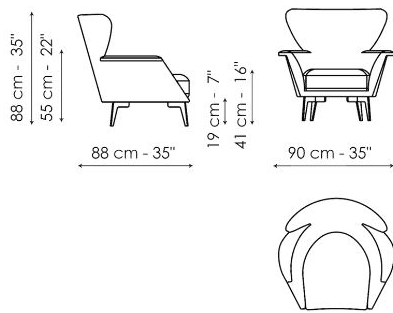

BONALDO

Lovy armchair low, Lovy armchair bergère

The Lovy armchair has a semi-oval shape, which invites conversation and creates movement from a visual point of view. The body is upholstered in removable fabric; the metal base is available in numerous colours and finishes. The Lovy armchair for living room is available in two versions: with low backrest, (Lovy armchair low) and with high backrest, which recalls the silhouette of the typical 18th century upholstered armchair (Lovy armchair bergère). A round and a square pouf

Data sheet

Lovy armchair Bergère

Width: 90cm

Depth: 88cm

Height: 88cm

Lovy armchair Bow

Width: 92cm

Depth: 86cm

Height: 63cm

Lovy pouf

Width: 55cm

Depth: 55cm

Height: 36cm

Lovy pouf

Width: 53cm

Depth: 53cm