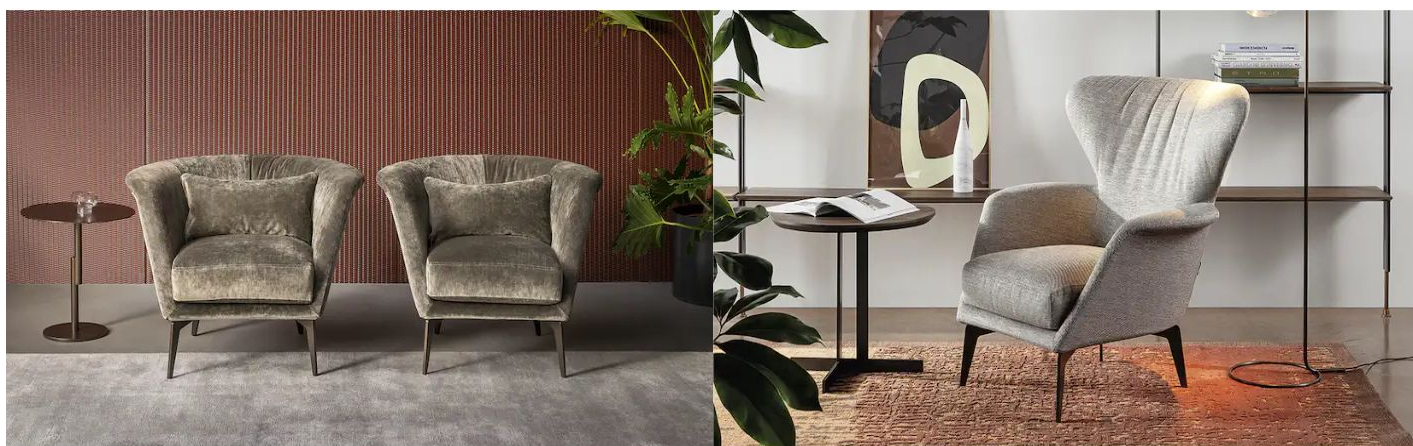

BONALDO

Lovy armchair low, Lovy armchair bergère

The Lovy armchair has a semi-oval shape, which invites conversation and creates movement from a visual point of view. The body is upholstered in removable fabric; the metal base is available in numerous colours and finishes. The Lovy armchair for living room is available in two versions: with low backrest, (Lovy armchair low) and with high backrest, which recalls the silhouette of the typical 18th century upholstered armchair (Lovy armchair bergère). A round and a square pouf

can be combined with it to ensure even more comfort. The vast success that this model has enjoyed has inspired Bonaldo to introduce a complete Lovy collection, thus making it possible to create perfectly coordinated environments with the same original style connotations: Lovy hi (sofa with straight, high backrest), Lovy low (sofa with straight, low backrest) and Lovy ego (quilted sofa).