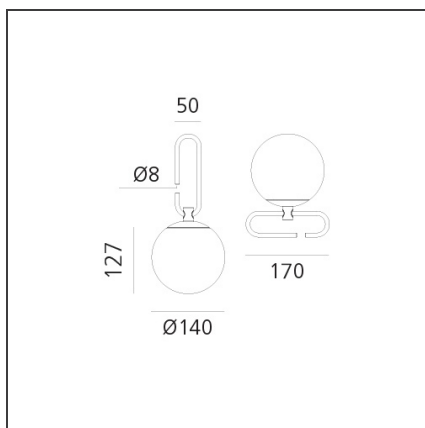

nh1217

IP20   

DESSINS TECHNIQUES

DESSINÉ PAR

Neri&Hu

DESCRIPTION

nh is a simple, versatile, practical appliance that can be laid or suspended. A white blown glass sphere slides along a brushed brass ring, which allows it to take different positions and to freely adjust and direct the diffuser. The frame becomes a support, a hook to hang the appliance to the wall, or a handle promoting an interaction with light. nh continues research on the dynamic interaction of experience, details, materials, form, and light that Neri&Hu are pursuing with Artemide. The selected materials represent a perfect combination of tradition and innovation, as well as the expression of responsible and sustainable design, also conveyed by the use of an in-box low-consumption retrofit LED source and by the eco-friendly cardboard packaging.

CARACTÉRISTIQUES

Code Article :	1217010A	Matériaux:	Blown glass, brushed brass
Couleur:	Brass	Séries:	Design, 2018
Installation:	Table		Artemide Collection
Environnement:	Indoor		

DIMENSIONS

Longueur :	cm 32
Largeur de la base:	cm 17
Base Width:	cm 5

SOURCES NON FOURNIES

Catégorie:	LED	Température de Couleur (K):	3000K
Nombre:	1		
Watt:	4W		
Flux Lumineux (lm):	320lm		
Typologie:	2		
Culot:	E14		
Class:	A		

LUMINAIRE

Watt:	Max 5W	Flux Lumineux (lm):	257lm
Tension:	220-240V	CCT:	3000K
		Efficiency:	80%
		Efficacy:	64lm/W
		CRI:	80

Remarques

Maximum bulb length: 80mm. Maximum bulb diameter: 50mm