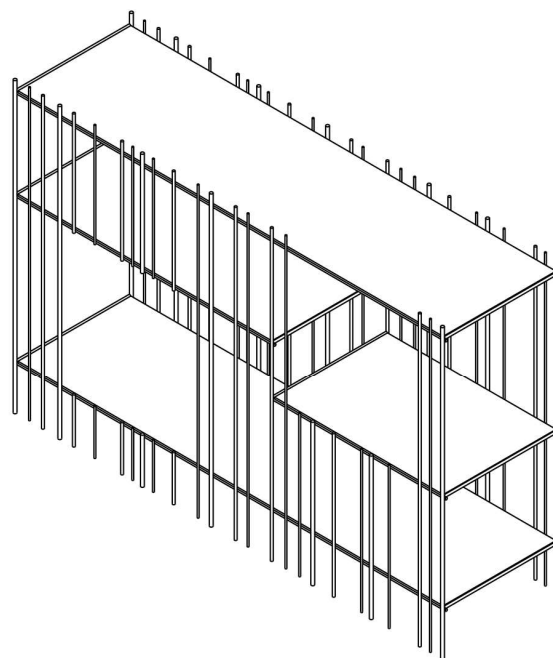

Metrica Console

Design CtrlZak Studio

Metrica is a metal console available in titanium and burnished finishes with transparent crystal shelves available in titanium and burnished finishes with transparent crystal shelves available in bronze or green. The structure is simple, the rhythm is marked by the iron rods fixed at different intervals on an openly rigorous structure within which the books and objects inserted complete the form by writing new compositions from time to time.

Finishing

PIANTA | PLAN

FRONTE | FRONT

METRICA CONSOLE

Console | Console

Designer: Ctrlzak
 Anno | Year: 2018
 Materiali | Materials: Struttura in metallo verniciato con ripiani in vetro | Painted metal structure with glass shelves