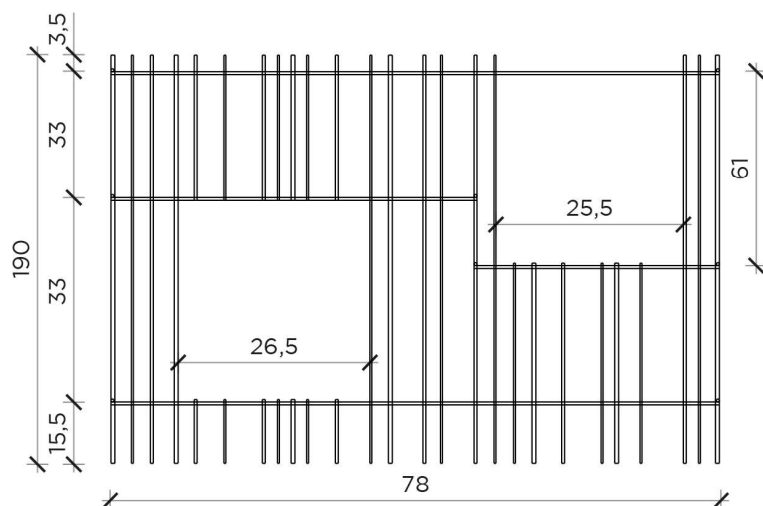

FRONTE | FRONT

METRICA CONSOLE

Console | Console

Designer: Ctrlzak
Anno | Year: 2018
Materiali | Materials: Struttura in metallo verniciato con ripiani in vetro | Painted metal structure with glass shelves