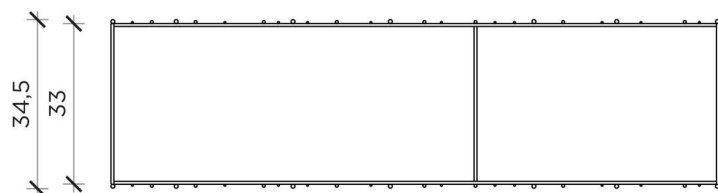

PIANTA | PLAN