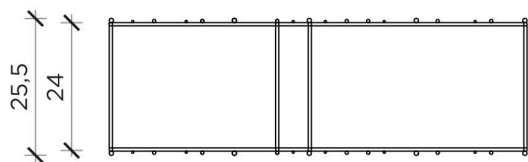

Finishing

PIANTA | PLAN

FRONTE | FRONT

METRICA A

Libreria | Bookcase

Designer: Ctrlzak
 Anno | Year: 2017
 Materiali | Materials: Struttura in metallo verniciato con ripiani in vetro | Painted metal structure with glass shelves