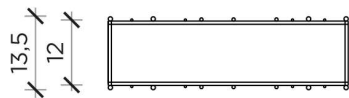

PIANTA | PLAN