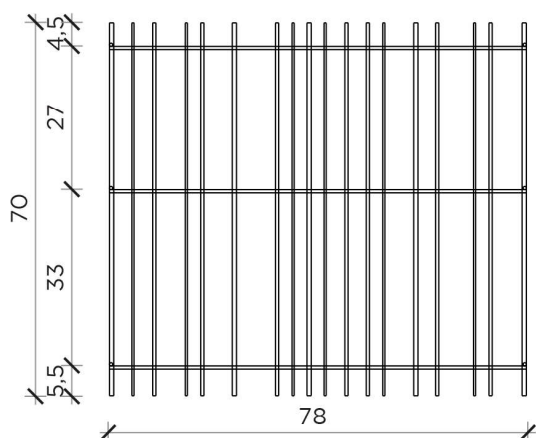

FRONTE | FRONT

METRICA B

Libreria | Bookcase

Designer: Ctrlzak
Anno | Year: 2018
Materiali | Materials: Struttura in metallo verniciato con ripiani in vetro | Painted metal structure with glass shelves