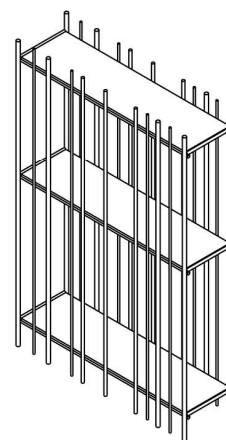

PIANTA | PLAN

FRONTE | FRONT

METRICA WALL A

Libreria | Bookcase

Designer: Ctrlzak
Anno | Year: 2017
Materiali | Materials: Struttura in metallo verniciato con ripiani in vetro | Painted metal structure with glass shelves

PIANTA | PLAN

FRONTE | FRONT

METRICA WALL B

Libreria | Bookcase

Designer: Ctrlzak
Anno | Year: 2018
Materiali | Materials: Struttura in metallo verniciato con ripiani in vetro | *Painted metal structure with glass shelves*

PIANTA | PLAN

FRONTE | FRONT

METRICA WALL C

Libreria | Bookcase

Designer: Ctrlzak
Anno | Year: 2018
Materiali | Materials: Struttura in metallo verniciato con ripiani in vetro | Painted metal structure with glass shelves

PIANTA | PLAN

FRONTE | FRONT

METRICA WALL D

Libreria | Bookcase

Designer: Ctrlzak
Anno | Year: 2018
Materiali | Materials: Struttura in metallo verniciato con ripiani in vetro | *Painted metal structure with glass shelves*