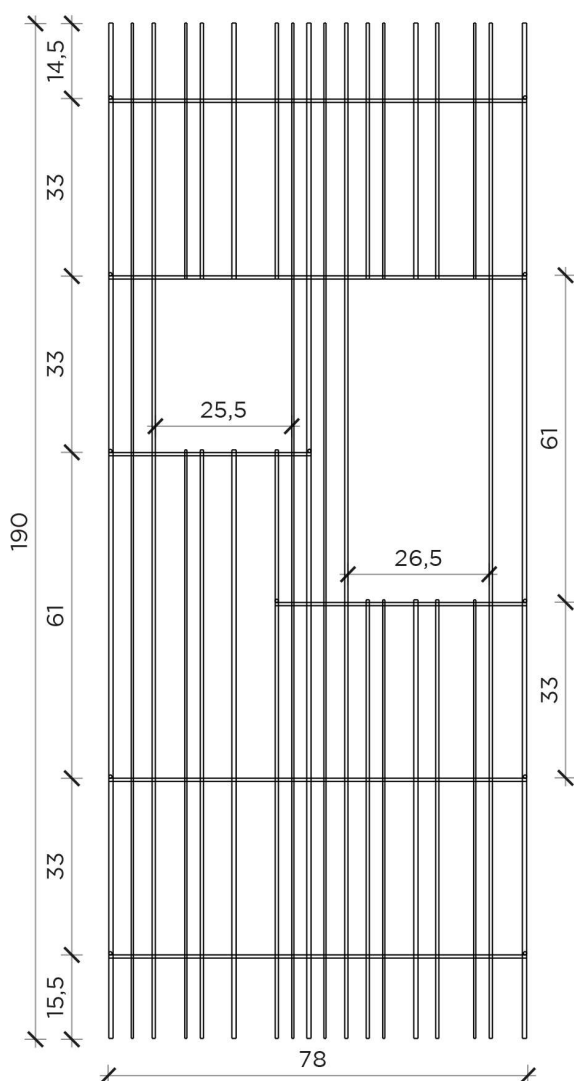

METRICA A

Libreria | Bookcase

Designer: Ctrlzak
Anno | Year: 2017
Materiali | Materials: Struttura in metallo verniciato con ripiani in vetro | Painted metal structure with glass shelves