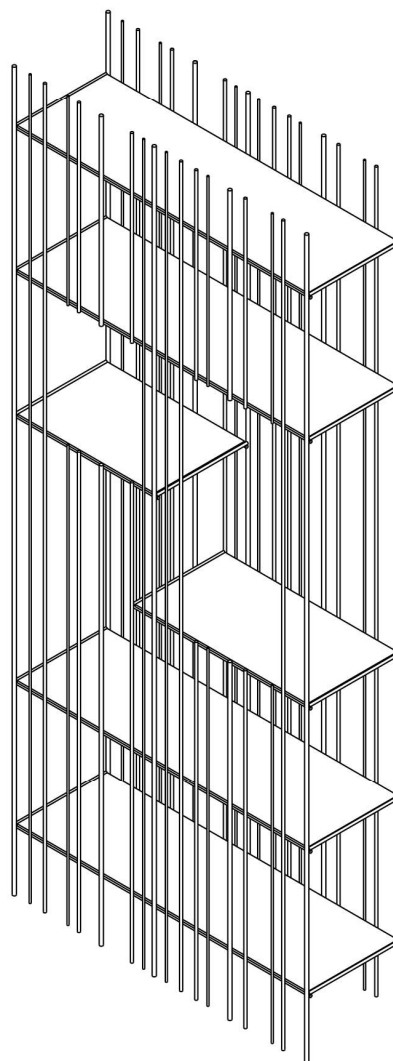

Metrica

Design CtrlZak Studio

Metrica is a metal bookcase available in titanium, burnished and gold finishes with transparent crystal shelves available in bronze or green. The structure is simple, the rhythm is marked by the iron rods fixed at different intervals on an openly rigorous structure within which the books and objects inserted complete the form by writing new compositions from time to time.

Finishing

PIANTA | PLAN

FRONTE | FRONT

METRICA A

Libreria | Bookcase

Designer: Ctrlzak
 Anno | Year: 2017
 Materiali | Materials: Struttura in metallo verniciato con ripiani in vetro | Painted metal structure with glass shelves