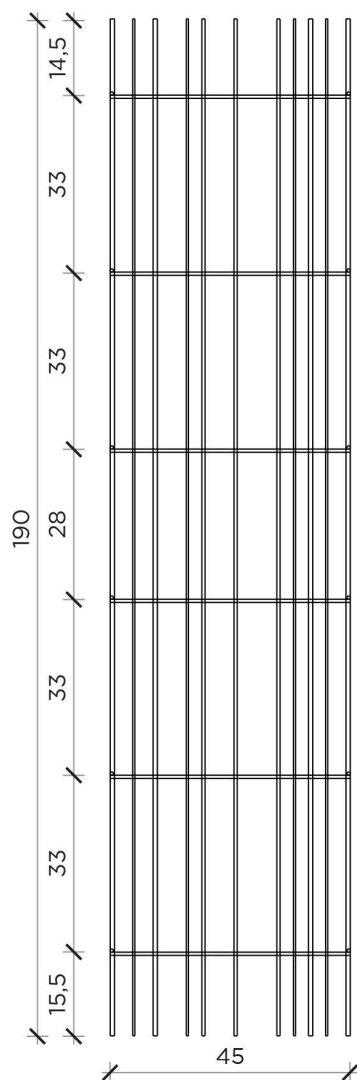

PIANTA | PLAN

FRONTE | FRONT

METRICA WALL C

Libreria | Bookcase

Designer: Ctrlzak
Anno | Year: 2018
Materiali | Materials: Struttura in metallo verniciato con ripiani in vetro | Painted metal structure with glass shelves