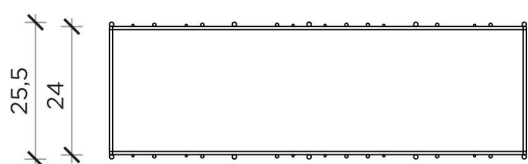

PIANTA | PLAN