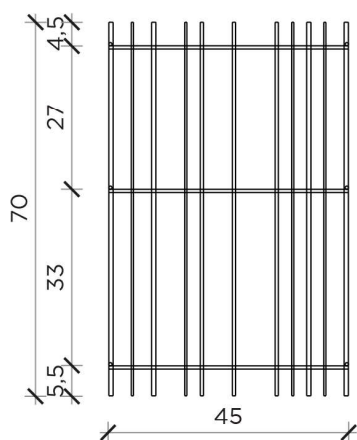

FRONTE | FRONT

METRICA WALL D

Libreria | Bookcase

Designer: Ctrlzak
Anno | Year: 2018
Materiali | Materials: Struttura in metallo verniciato con ripiani in vetro | *Painted metal structure with glass shelves*