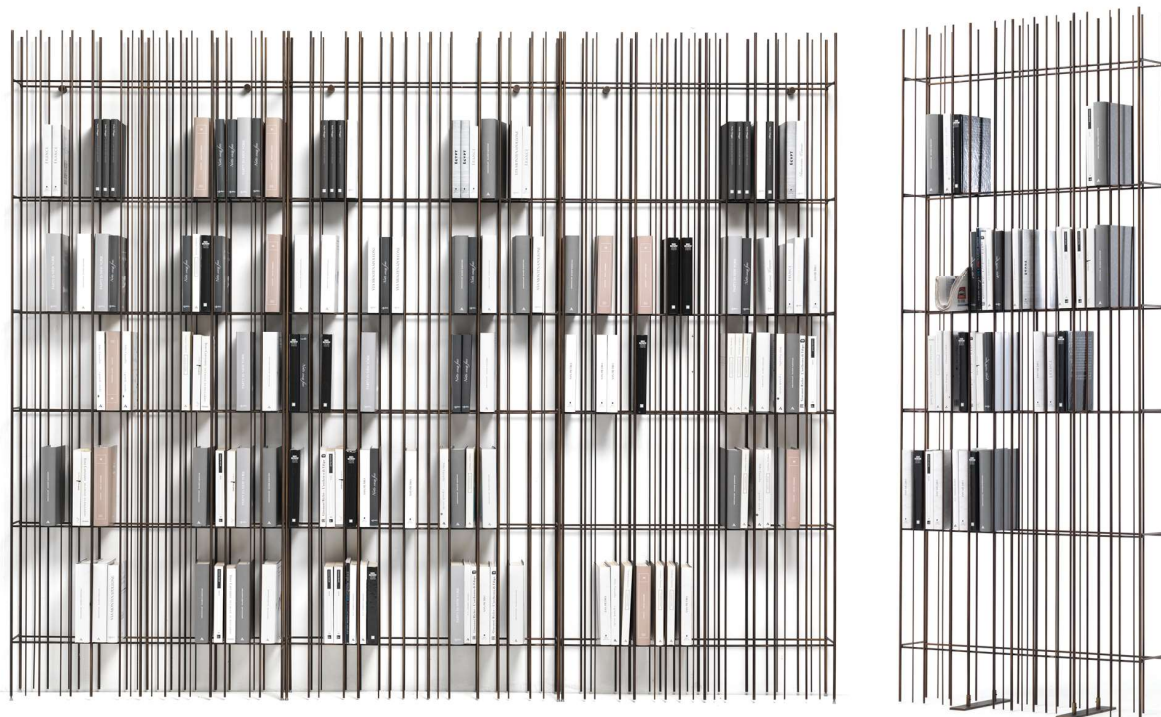

Metrica

Design CtrlZak Studio

Metrica is a metal bookcase available in titanium, burnished and gold finishes with transparent crystal shelves available in bronze or green. The structure is simple, the rhythm is marked by the iron rods fixed at different intervals on an openly rigorous structure within which the books and objects inserted complete the form by writing new compositions from time to time.