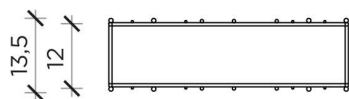

PIANTA | PLAN