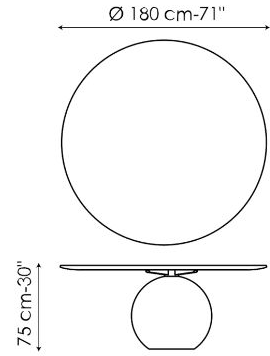

Data sheet

Width: 140cm
Depth: 140cm
Height: ± 75cm

Width: 160cm
Depth: 160cm
Height: ± 75cm

Width: 180cm
Depth: 180cm
Height: ± 75cm

Finishes

TOP

Wood

Solid wood
American walnut