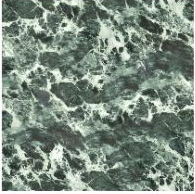

Solid wood
Brushed coal oak

Solid wood
Brushed natural oak

Ceramic

Glossy ceramic
Calacatta

Silk finish ceramic
Calacatta macchia
vecchia

Mat ceramic
Ardesia grey

Mat ceramic
Laurent

Glossy ceramic
Imperial grey

Glossy ceramic
Black Onyx

Glossy ceramic
Mountain peak

Glossy ceramic
Rosso imperiale

Marble

Marble
Calacatta

Marble
Carrara

Marble
Emperador

Marble
Marquina

Marble
Rosso Carpazi

Marble
Saint Denis

Marble
Fior di bosco

BASE

Metal

Painted metal
Mat white

Painted metal
Supreme anthracite

Painted metal
Mat black