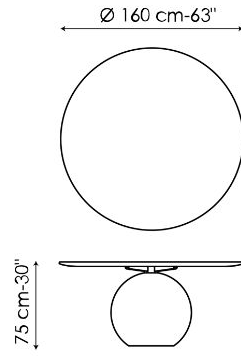

BONALDO

Circus

Designer: **Fabrice Berrux**

Circus is a fixed design round table which draws on the laws of physics for its contrast of quite different geometric shapes: the impressive and striking central base is surmounted by a large disc-shaped top, evoking a pleasant sensation of movement. The table acquires strength and elegance in a unique balancing act, becoming the real star of the living area. The top is available in solid wood, ceramic or marble,

Data sheet

Width: 140cm
Depth: 140cm
Height: ± 75cm

Width: 160cm
Depth: 160cm
Height: ± 75cm

Width: 180cm
Depth: 180cm
Height: ± 75cm

Finishes

TOP

Wood

Solid wood
American walnut