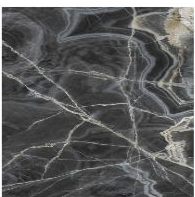

and it adapts perfectly to the style of the house, blending harmoniously with the environment without, however, losing its uniqueness. The metal base is available in different versions, including elegant bronze, lead, pearl gold, and burnished, clouded chrome, dark nickel and brown nickel finishes.

Solid wood
Brushed coal oak

Solid wood
Brushed natural oak

Ceramic

Glossy ceramic
Calacatta

Silk finish ceramic
Calacatta macchia
vecchia

Mat ceramic
Ardesia grey

Mat ceramic
Laurent

Glossy ceramic
Imperial grey

Glossy ceramic
Black Onyx

Glossy ceramic
Mountain peak

Glossy ceramic
Rosso imperiale

Marble

Marble
Calacatta

Marble
Carrara

Marble
Emperador

Marble
Marquina

Marble
Rosso Carpazi

Marble
Saint Denis

Marble
Fior di bosco

BASE

Metal

Painted metal
Mat white

Painted metal
Supreme anthracite

Painted metal
Mat black