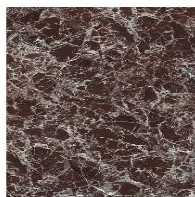

and it adapts perfectly to the style of the house, blending harmoniously with the environment without, however, losing its uniqueness. The metal base is available in different versions, including elegant bronze, lead, pearl gold, and burnished, clouded chrome, dark nickel and brown nickel finishes.

Solid wood
Brushed coal oak

Solid wood
Brushed natural oak

Ceramic

Glossy ceramic
Calacatta

Silk finish ceramic
Calacatta macchia
vecchia

Mat ceramic
Ardesia grey

Mat ceramic
Laurent

Glossy ceramic
Imperial grey

Glossy ceramic
Black Onyx

Glossy ceramic
Mountain peak

Glossy ceramic
Rosso imperiale

Marble

Marble
Calacatta

Marble
Carrara

Marble
Emperador

Marble
Marquina