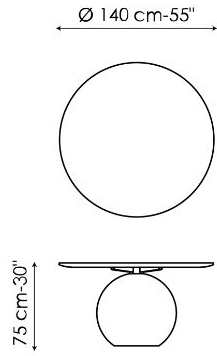

BONALDO

Circus

Designer: **Fabrice Berrux**

Circus is a fixed design round table which draws on the laws of physics for its contrast of quite different geometric shapes: the impressive and striking central base is surmounted by a large disc-shaped top, evoking a pleasant sensation of movement. The table acquires strength and elegance in a unique balancing act, becoming the real star of the living area. The top is available in solid wood, ceramic or marble,

Data sheet

Width: 140cm
Depth: 140cm
Height: ± 75cm

Width: 160cm
Depth: 160cm
Height: ± 75cm

Width: 180cm
Depth: 180cm
Height: ± 75cm

Finishes

TOP

Wood

Solid wood
American walnut