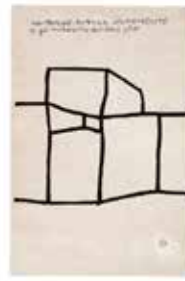

Chillida

Eduardo Chillida

Figura humana 1948

Collage 1966

Dibujo tinta 1957

Gravitación 1994

Technical information

| | Figura humana 1948 | Collage 1966 | Dibujo tinta 1957 | Gravitación 1994 |
|----------------------|------------------------------|------------------------------|------------------------------|---------------------------------|
| Fiber | 100% New Zealand wool | 100% New Zealand wool | 100% New Zealand wool | 57% New Zealand wool + 43% Silk |
| Technique | Hand knotted | Hand tufted | Hand tufted | Hand knotted |
| Type | Indo Nepal | — | — | Indo Nepal |
| Pile height | 12mm | 12mm | 10mm | 5-10 mm |
| Total height | 15mm | 18mm | 16mm | 10-15mm |
| Density | 137.000 knots/m ² | 124.000 tufts/m ² | 124.000 tufts/m ² | 124.000 knots/m ² |
| Weight | 3,8 kg/m ² | 5,1 kg/m ² | 4,7 kg/m ² | 3,5 kg/m ² |
| Sizes (cm) | 200×293 | 177×240 | 178×240 | 250×276 |
| Sizes (ft in) | 6'7"×9'7" | 5'10"×7'10" | 5'10"×7'10" | 8'2"×9'1" |

All rugs of this collection can be made in special sizes, subject to maintaining the original proportions of the original artwork.

New!

Gravitación 1997

Gravitación Tinta 1996

Gravitación Tinta 1991
Tapiz

Preguntas 1994

Gravitación Tinta 1991 comes with wall hanging solution made with cotton sleeves sewn to the top back of the tapestry.

| Gravitación 1997 | Gravitación Tinta 1996 | Gravitación Tinta 1991 | Preguntas 1994 |
|--------------------------------|--------------------------------|------------------------------|-----------------------------|
| 95% New Zealand wool + 5% Silk | 88% New wool + 12% Afghan wool | 100% New Zealand wool | 100% New wool |
| Hand knotted | Hand tufted | Hand knotted | Hand tufted |
| – | – | – | – |
| 7-12mm | 5-12mm | 7-12mm | 10mm |
| 15mm | 15mm | 15mm | 14mm |
| 124.000 knots/m ² | 56.000 tufts/m ² | 124.000 knots/m ² | 56.000 tufts/m ² |
| 3,5 kg | 4,2 kg | 3,5 kg | 4,2 kg |
| 200×310 | 210×300 | 120×138 | 170×240 |
| 6'7"×10'2" | 6'10"×9'10" | 3'11"×4'6" | 5'7"×7'10" |