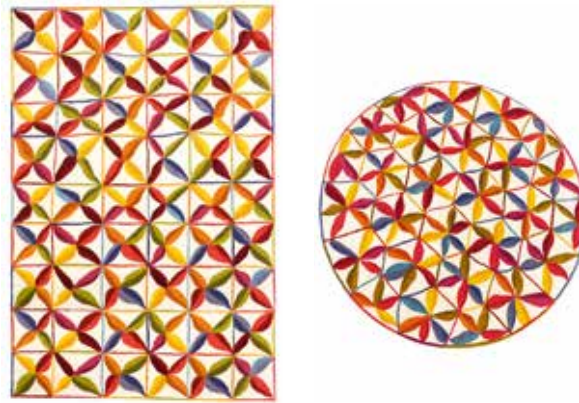

Kala

Nani Marquina + Care&Fair

For every Kala, €150 are donated to the Amita school in Bhaodi, directed by the association Care & Fair.