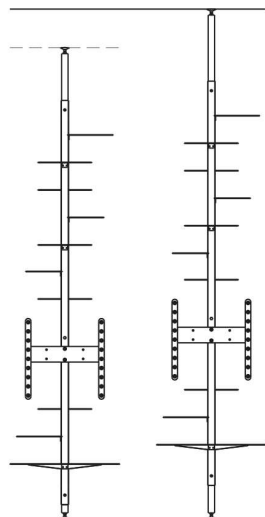

mogg

Adelaide

Design Claudio Bitetti

Adelaide is an etagere with structure in solid Iroko wood or in matt black painted iron. It is complete with 13 shelves, designed for ceiling fixing (ceiling height from 236 cm to 302 cm). It is an elegant, floor to ceiling bookcase with a square-based revolving column to which the shelves of two different sizes (20x30 cm, 25x30 cm) are fixed asymmetrically on 4 sides.

Da H. 236 cm a H. 260 cm |
From H. 236 cm to H. 260 cm

Terminali A e A | Ends A and A

Da H. 260 cm a H. 281 cm |
From H. 260 cm to H. 281 cm

Terminali A e B | Ends A and B

Da H. 281 cm a H. 302 cm |
From H. 281 cm to H. 302 cm

Terminali A e C | Ends A and C

Da H. 302 cm a H. 323 cm |
From H. 302 cm to H. 323 cm

Terminali B e C | Ends B and C

Da H. 323 cm a H. 344 cm |
From H. 323 cm to H. 344 cm

Terminali C e C | Ends C and C

ADELAIDE metal tv