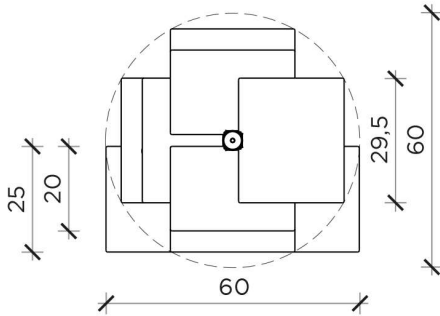

PIANTA | PLAN