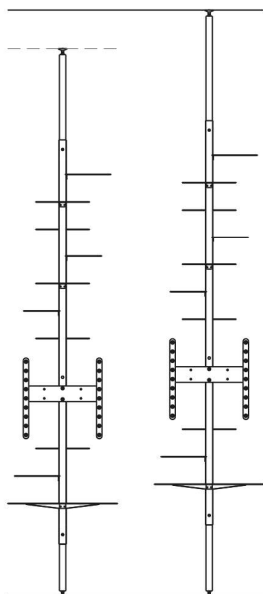

mogg

Adelaide

Design Claudio Bitetti

Adelaide is an etagere with structure in solid Iroko wood or in matt black painted iron. It is complete with 13 shelves, designed for ceiling fixing (ceiling height from 236 cm to 302 cm). It is an elegant, floor to ceiling bookcase with a square-based revolving column to which the shelves of two different sizes (20x30 cm, 25x30 cm) are fixed asymmetrically on 4 sides.

Da H. 236 cm a H. 260 cm |
From H. 236 cm to H. 260 cm

Terminali A e A | Ends A and A

Da H. 260 cm a H. 281 cm |
From H. 260 cm to H. 281 cm

Terminali A e B | Ends A and B

Da H. 281 cm a H. 302 cm |
From H. 281 cm to H. 302 cm

Terminali A e C | Ends A and C

Da H. 302 cm a H. 323 cm |
From H. 302 cm to H. 323 cm

Terminali B e C | Ends B and C

Da H. 323 cm a H. 344 cm |
From H. 323 cm to H. 344 cm

Terminali C e C | Ends C and C

ADELAIDE metal tv