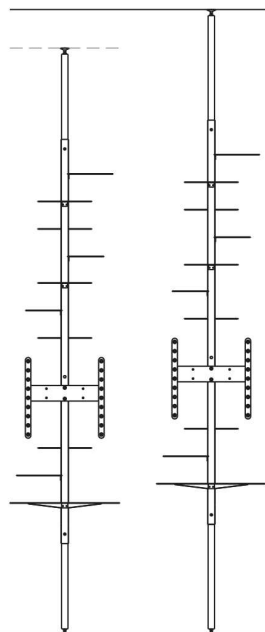

mogg

Adelaide

Design Claudio Bitetti

Adelaide is an etagere with structure in solid Iroko wood or in matt black painted iron. It is complete with 13 shelves, designed for ceiling fixing (ceiling height from 236 cm to 302 cm). It is an elegant, floor to ceiling bookcase with a square-based revolving column to which the shelves of two different sizes (20x30 cm, 25x30 cm) are fixed asymmetrically on 4 sides.

Da H. 236 cm a H. 260 cm |
From H. 236 cm to H. 260 cm

Terminali A e A | Ends A and A

Da H. 260 cm a H. 281 cm |
From H. 260 cm to H. 281 cm

Terminali A e B | Ends A and B

Da H. 281 cm a H. 302 cm |
From H. 281 cm to H. 302 cm

Terminali A e C | Ends A and C

Da H. 302 cm a H. 323 cm |
From H. 302 cm to H. 323 cm

Terminali B e C | Ends B and C

Da H. 323 cm a H. 344 cm |
From H. 323 cm to H. 344 cm

Terminali C e C | Ends C and C

ADELAIDE metal tv