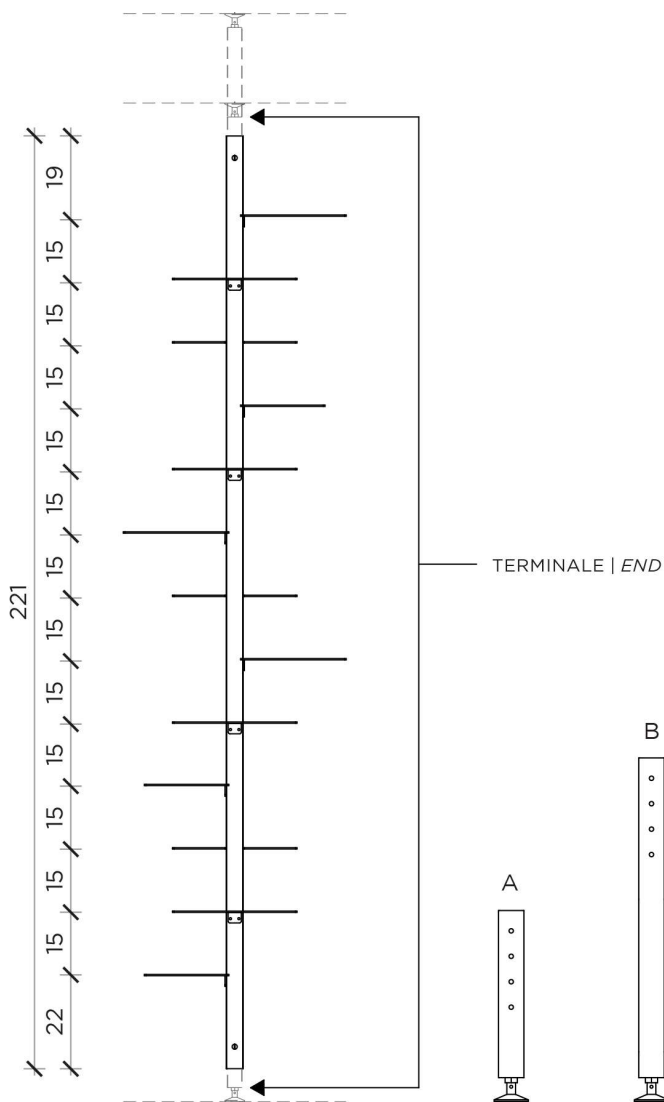

FRONTE | FRONT

ADELAIDE metal

Etagere | *Etagere*

Designer:
Anno | Year:
Materiali | Materials:

Claudio Bitetti
2019
Etagere terra soffitto con montante e mensole verniciate nero opaco | *Etagere forced between floor and ceiling with matt black painted metal riser and shelves*