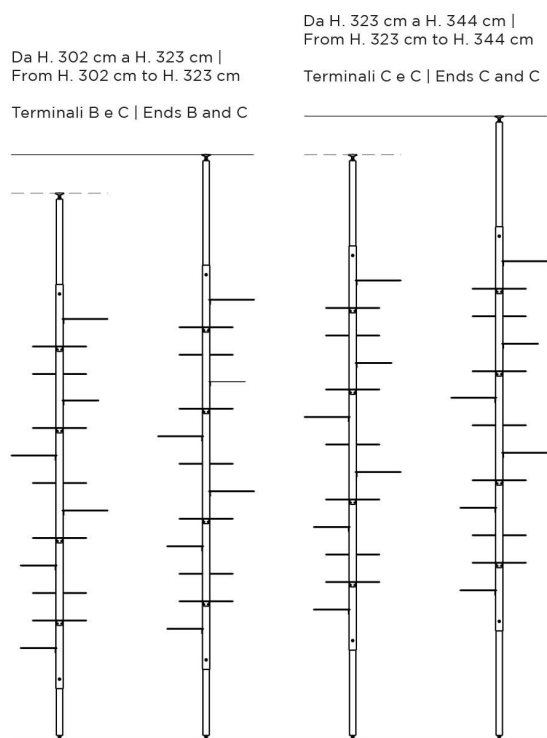

SCHEMA ALTEZZE | HEIGHT SCHEME

ADELAIDE metal

Etagere | *Etagere*

Designer: Claudio Bitetti
Anno | Year: 2019
Materiali | Materials: Etagere terra soffitto con montante e mensole verniciate nero opaco | *Etagere forced between floor and ceiling with matt black painted metal riser and shelves*