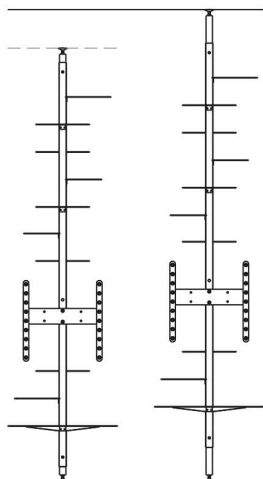

mogg

Adelaide

Design Claudio Bitetti

Adelaide is an etagere with structure in solid Iroko wood or in matt black painted iron. It is complete with 13 shelves, designed for ceiling fixing (ceiling height from 236 cm to 302 cm). It is an elegant, floor to ceiling bookcase with a square-based revolving column to which the shelves of two different sizes (20x30 cm, 25x30 cm) are fixed asymmetrically on 4 sides.

PIANTA | PLAN

FRONTE CONFIGURAZIONE 2 | CONFIGURATION #2 FRONT

ADELAIDE metal tv

Etagere | *Etageres*

Designer:

Claudio Bitetti

Anno | Year:

2019

Da H. 236 cm a H. 260 cm |
From H. 236 cm to H. 260 cm

Terminali A e A | Ends A and A

Da H. 260 cm a H. 281 cm |
From H. 260 cm to H. 281 cm

Terminali A e B | Ends A and B

Da H. 281 cm a H. 302 cm |
From H. 281 cm to H. 302 cm

Terminali A e C | Ends A and C

Da H. 302 cm a H. 323 cm |
From H. 302 cm to H. 323 cm

Terminali B e C | Ends B and C

Da H. 323 cm a H. 344 cm |
From H. 323 cm to H. 344 cm

Terminali C e C | Ends C and C

ADELAIDE metal tv