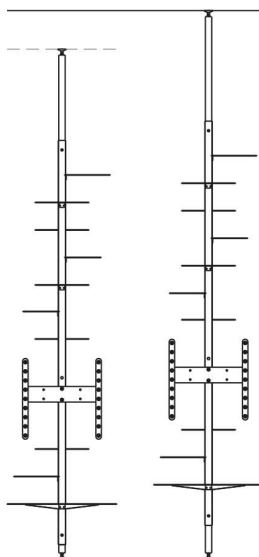

mogg

Adelaide

Design Claudio Bitetti

Adelaide is an etagere with structure in solid Iroko wood or in matt black painted iron. It is complete with 13 shelves, designed for ceiling fixing (ceiling height from 236 cm to 302 cm). It is an elegant, floor to ceiling bookcase with a square-based revolving column to which the shelves of two different sizes (20x30 cm, 25x30 cm) are fixed asymmetrically on 4 sides.

Da H. 236 cm a H. 260 cm |
From H. 236 cm to H. 260 cm

Terminali A e A | Ends A and A

Da H. 260 cm a H. 281 cm |
From H. 260 cm to H. 281 cm

Terminali A e B | Ends A and B

Da H. 281 cm a H. 302 cm |
From H. 281 cm to H. 302 cm

Terminali A e C | Ends A and C

Da H. 302 cm a H. 323 cm |
From H. 302 cm to H. 323 cm

Terminali B e C | Ends B and C

Da H. 323 cm a H. 344 cm |
From H. 323 cm to H. 344 cm

Terminali C e C | Ends C and C

ADELAIDE metal tv