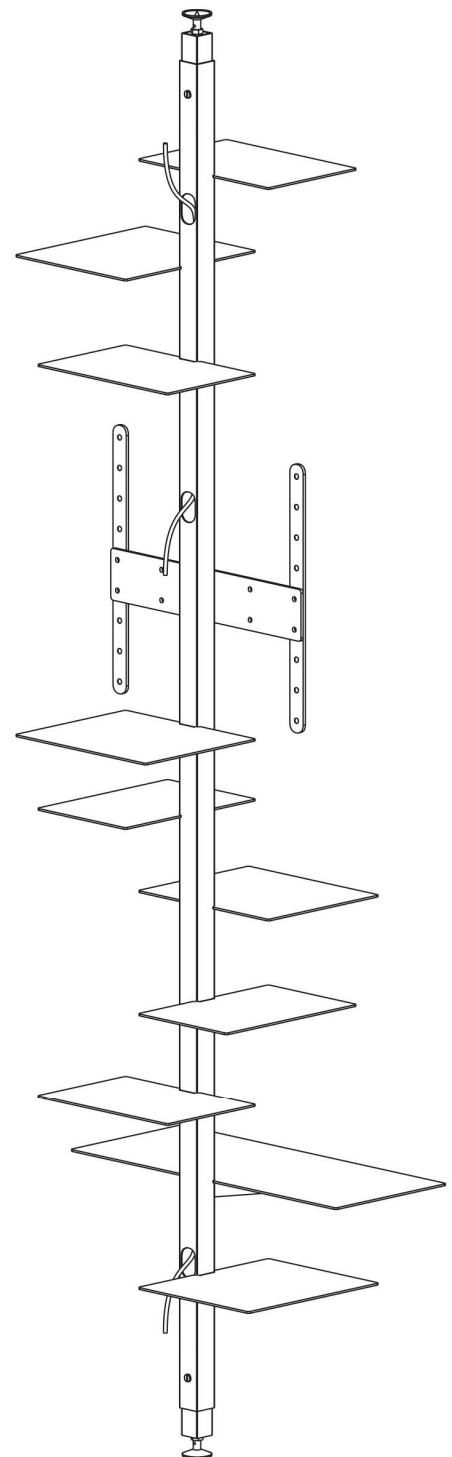

mogg

Adelaide

Design Claudio Bitetti

Adelaide is an etagere with structure in solid Iroko wood or in matt black painted iron. It is complete with 13 shelves, designed for ceiling fixing (ceiling height from 236 cm to 302 cm). It is an elegant, floor to ceiling bookcase with a square-based revolving column to which the shelves of two different sizes (20x30 cm, 25x30 cm) are fixed asymmetrically on 4 sides.

ADELAIDE metal tv

Etagere | *Etagere*

Designer: Claudio Bitetti
Anno | Year: 2019
Materiali | Materials: Etagere terra soffitto con montante e mensole verniciate nero opaco | *Etagere forced between floor and ceiling with matt black painted metal riser and shelves*

PIANTA | PLAN

FRONTE CONFIGURAZIONE 2 | CONFIGURATION #2 FRONT

ADELAIDE metal tv

Etagere | *Etageres*

Designer:

Claudio Bitetti

Anno | Year:

2019

Terminali A e C | Ends A and C

Da H. 302 cm a H. 323 cm |
From H. 302 cm to H. 323 cm

Terminali B e C | Ends B and C

Da H. 323 cm a H. 344 cm |
From H. 323 cm to H. 344 cm

Terminali C e C | Ends C and C

ADELAIDE metal tv