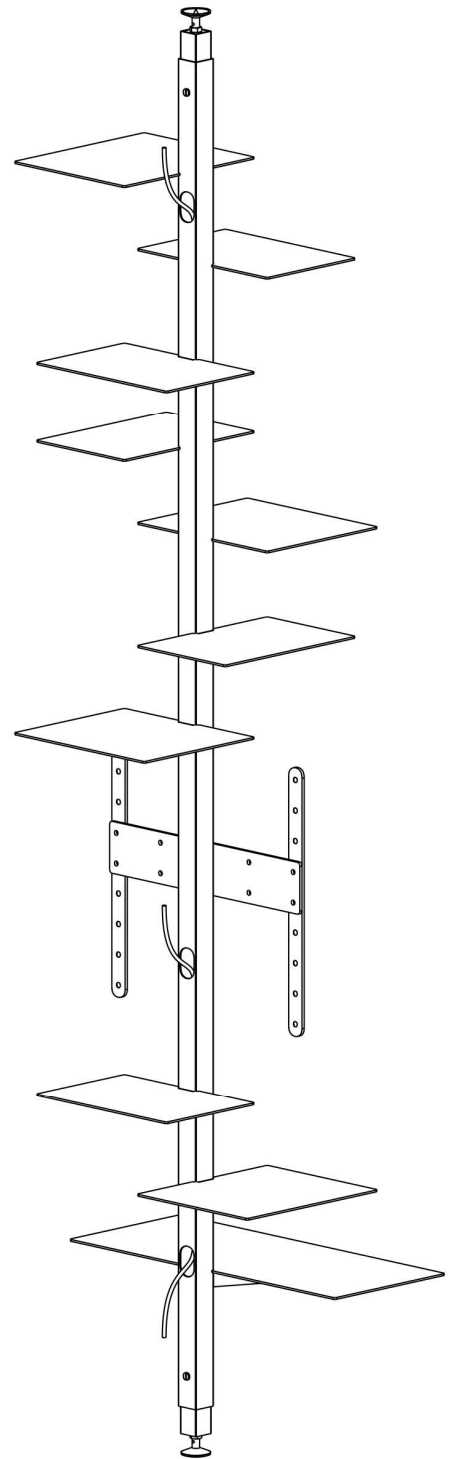

mogg

Adelaide

Design Claudio Bitetti

Adelaide is an etagere with structure in solid Iroko wood or in matt black painted iron. It is complete with 13 shelves, designed for ceiling fixing (ceiling height from 236 cm to 302 cm). It is an elegant, floor to ceiling bookcase with a square-based revolving column to which the shelves of two different sizes (20x30 cm, 25x30 cm) are fixed asymmetrically on 4 sides.

ADELAIDE metal tv

Etagere | *Etagere*

Designer: Claudio Bitetti
Anno | Year: 2019
Materiali | Materials: Etagere terra soffitto con montante e mensole verniciate nero opaco | *Etagere forced between floor and ceiling with matt black painted metal riser and shelves*

PIANTA | PLAN

FRONTE CONFIGURAZIONE 2 | CONFIGURATION #2 FRONT

ADELAIDE metal tv

Etagere | *Etageres*

Designer:

Claudio Bitetti

Anno | Year:

2019

Terminali A e C | Ends A and C

Da H. 302 cm a H. 323 cm |
From H. 302 cm to H. 323 cm

Terminali B e C | Ends B and C

Da H. 323 cm a H. 344 cm |
From H. 323 cm to H. 344 cm

Terminali C e C | Ends C and C

ADELAIDE metal tv