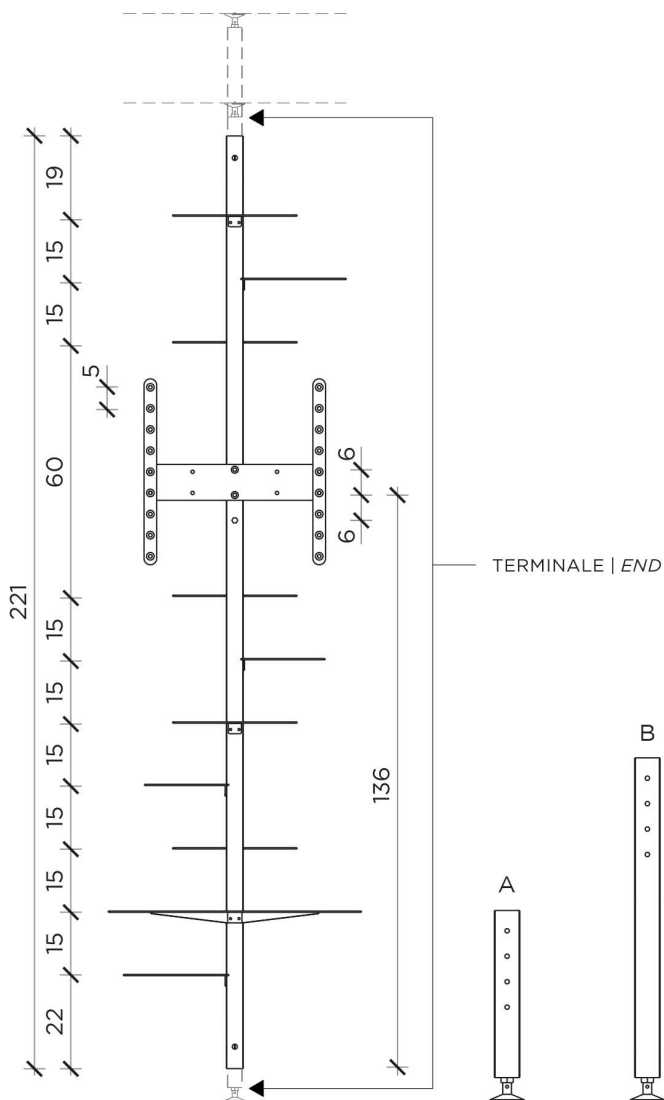

FRONTE CONFIGURAZIONE 2 | CONFIGURATION #2 FRONT

ADELAIDE metal tv

Etagere | *Etageres*

Designer:

Claudio Bitetti

Anno | Year:

2019

Materiali | Materials:

Etageres terra soffitto con montante e mensole verniciate nero opaco | *Etageres forced between floor and ceiling with matt black painted metal riser and shelves*