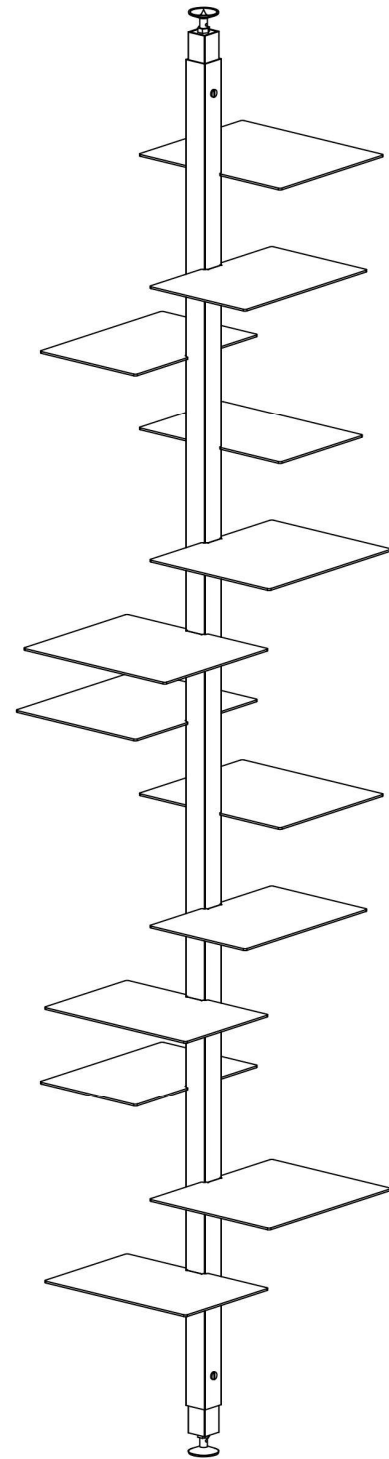

FRONTE | FRONT

ADELAIDE metal

Etagere | *Etagere*

Designer:
Anno | Year:
Materiali | Materials:

Claudio Bitetti
2019
Etagere terra soffitto con montante e mensole verniciate nero opaco | *Etagere forced between floor and ceiling with matt black painted metal riser and shelves*