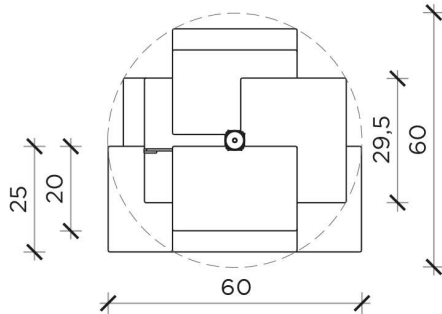

PIANTA | PLAN