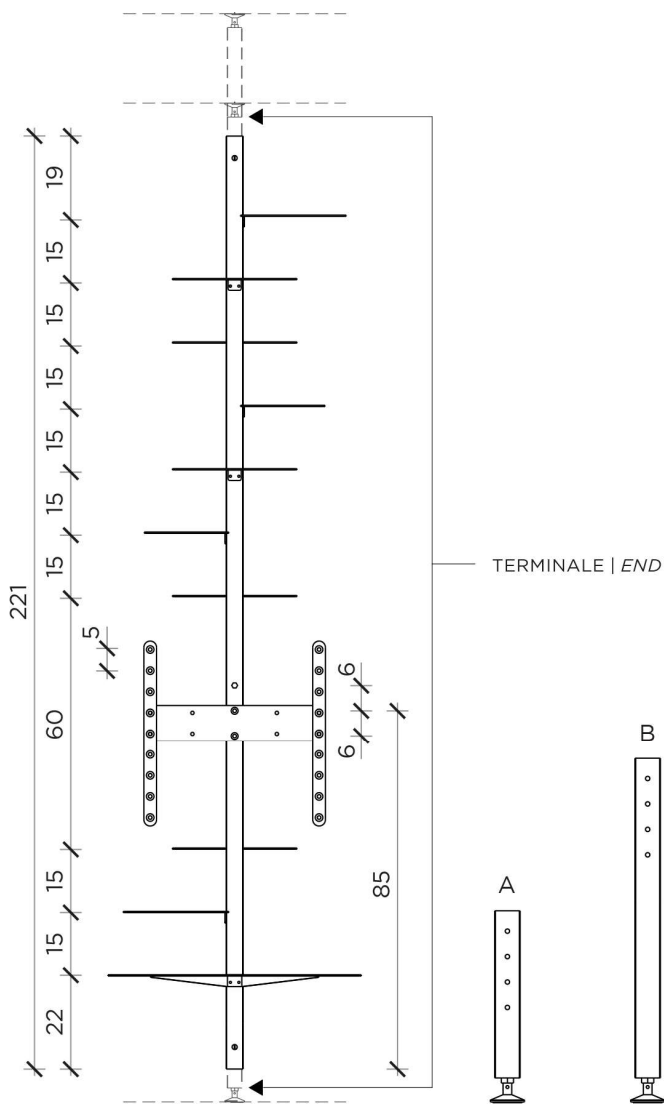

FRONTE CONFIGURAZIONE 1 | CONFIGURATION #1 FRONT

ADELAIDE metal tv

Etagere | *Etagere*

Designer: Claudio Bitetti
Anno | Year: 2019
Materiali | Materials: Etagere terra soffitto con montante e mensole verniciate nero opaco | *Etagere forced between floor and ceiling with matt black painted metal riser and shelves*