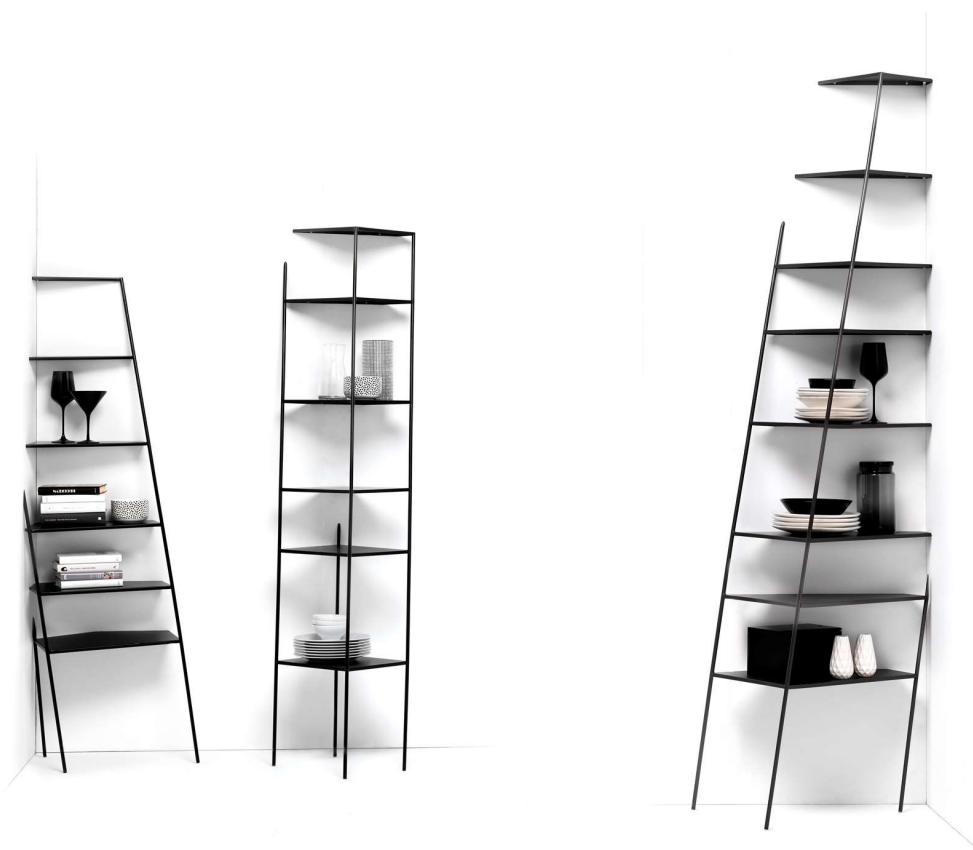

Mama'

Design Marija Dondovic

Mamà is a metal étagère available black or white. Mamà stands out for its ability to be almost invisible, resting on the wall and creating an optical illusion. Available in three sizes, two angular and one flat. Requires wall fixing.

Etagere | Etagere

Designer: Marija Dondovic
 Anno | Year: 2018
 Materiali | Materials: Etagere in metallo verniciato | Painted metal etagere

PIANTA | PLAN

FRONTE | FRONT

LATO | SIDE

MAMA' SMALL

Etagere | Etagere

Designer: Marija Dondovic
Anno | Year: 2018
Materiali | Materials: Etagere in metallo verniciato | Painted metal etagere

PIANTA | PLAN

FRONTE | FRONT

LATO | SIDE

MAMA' WALL

Etagere | *Etagere*

Designer: Marija Dondovic
 Anno | Year: 2018
 Materiali | Materials: Etagere in metallo verniciato | *Painted metal etagere*