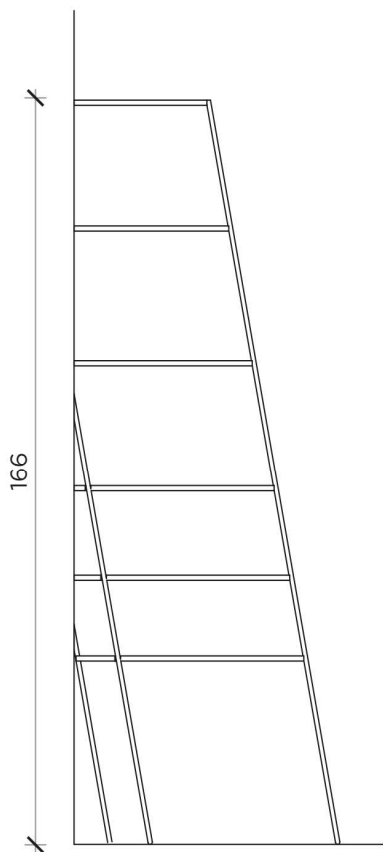

Mama'

Design Marija Dondovic

Mamà is a metal étagère available black or white. Mamà stands out for its ability to be almost invisible, resting on the wall and creating an optical illusion. Available in three sizes, two angular and one flat. Requires wall fixing.

MATERIALS, COLORS AND FINISHES

RAL COLORS

The colors shown are indicative. A check with an official RAL folder is always recommended.

Finishing

PIANTA | PLAN

FRONTE | FRONT

LATO | SIDE

MAMA' BIG

Etagere | Etagere

Designer: Marija Dondovic
 Anno | Year: 2018
 Materiali | Materials: Etagere in metallo verniciato | Painted metal etagere

PIANTA | PLAN

FRONTE | FRONT

LATO | SIDE

MAMA' SMALL

Etagere | Etagere