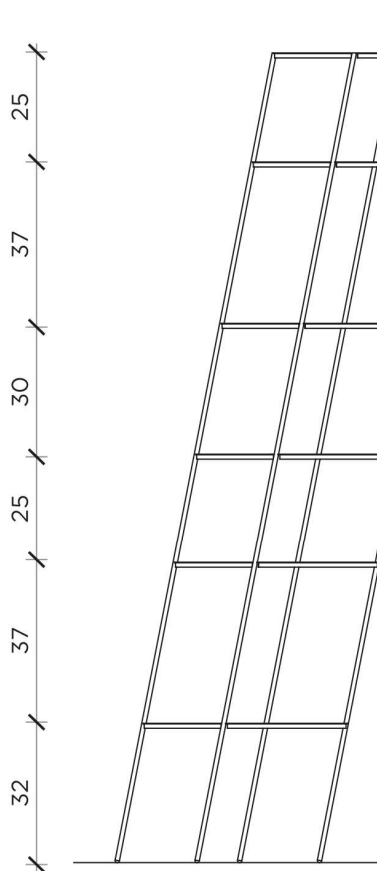

Mama'

Design Marija Dondovic

Mamà is a metal étagère available black or white. Mamà stands out for its ability to be almost invisible, resting on the wall and creating an optical illusion. Available in three sizes, two angular and one flat. Requires wall fixing.

Designer: Marija Dondovic
Anno | Year: 2018
Materiali | Materials: Etagere in metallo verniciato | Painted metal etagere

PIANTA | PLAN

FRONTE | FRONT

LATO | SIDE

MAMA' WALL

Etagere | *Etagere*

Designer: Marija Dondovic
 Anno | Year: 2018
 Materiali | Materials: Etagere in metallo verniciato | *Painted metal etagere*