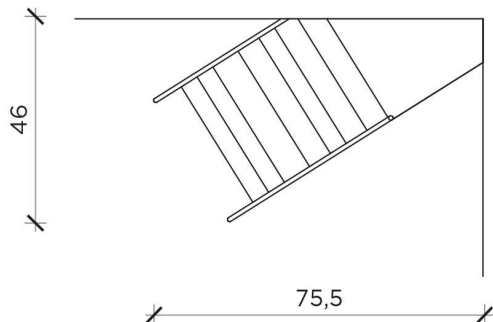

PIANTA | PLAN