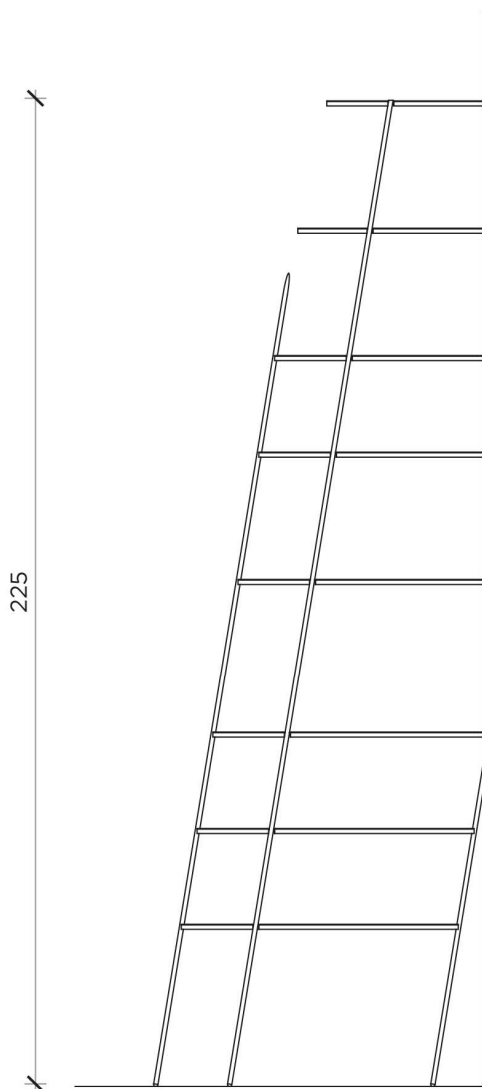

Mama'

Design Marija Dondovic

Mamà is a metal étagère available black or white. Mamà stands out for its ability to be almost invisible, resting on the wall and creating an optical illusion. Available in three sizes, two angular and one flat. Requires wall fixing.

MATERIALS, COLORS AND FINISHES

RAL COLORS

The colors shown are indicative. A check with an official RAL folder is always recommended.

Finishing

PIANTA | PLAN

FRONTE | FRONT

LATO | SIDE

MAMA' BIG

Etagere | Etagere

Designer: Marija Dondovic
 Anno | Year: 2018
 Materiali | Materials: Etagere in metallo verniciato | Painted metal etagere

PIANTA | PLAN

FRONTE | FRONT

LATO | SIDE

MAMA' SMALL

Etagere | Etagere