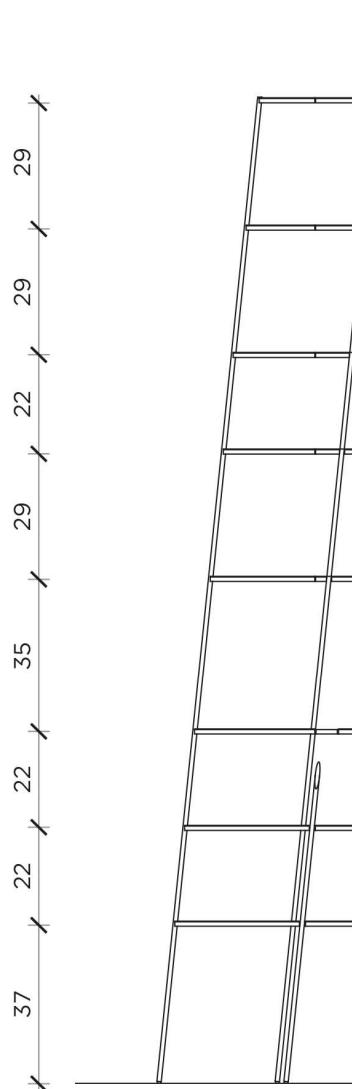

Mama'

Design Marija Dondovic

Mamà is a metal étagère available black or white. Mamà stands out for its ability to be almost invisible, resting on the wall and creating an optical illusion. Available in three sizes, two angular and one flat. Requires wall fixing.

MATERIALS, COLORS AND FINISHES

RAL COLORS

The colors shown are indicative. A check with an official RAL folder is always recommended.

Finishing

PIANTA | PLAN

FRONTE | FRONT

LATO | SIDE

MAMA' BIG

Etagere | Etagere

Designer: Marija Dondovic
 Anno | Year: 2018
 Materiali | Materials: Etagere in metallo verniciato | Painted metal etagere

PIANTA | PLAN

FRONTE | FRONT

LATO | SIDE

MAMA' SMALL

Etagere | Etagere