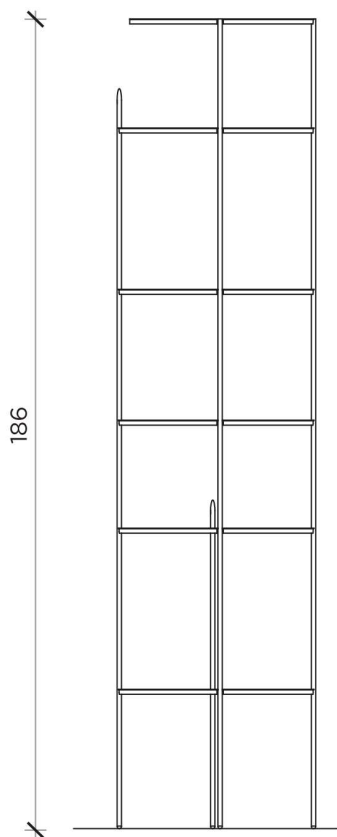

Mama'

Design Marija Dondovic

Mamà is a metal étagère available black or white. Mamà stands out for its ability to be almost invisible, resting on the wall and creating an optical illusion. Available in three sizes, two angular and one flat. Requires wall fixing.

Etagere | Etagere

Designer: Marija Dondovic
 Anno | Year: 2018
 Materiali | Materials: Etagere in metallo verniciato | Painted metal etagere

PIANTA | PLAN

FRONTE | FRONT

LATO | SIDE

MAMA' SMALL

Etagere | Etagere

Designer: Marija Dondovic
Anno | Year: 2018
Materiali | Materials: Etagere in metallo verniciato | Painted metal etagere

PIANTA | PLAN

FRONTE | FRONT

LATO | SIDE

MAMA' WALL

Etagere | *Etagere*

Designer: Marija Dondovic
 Anno | Year: 2018
 Materiali | Materials: Etagere in metallo verniciato | *Painted metal etagere*