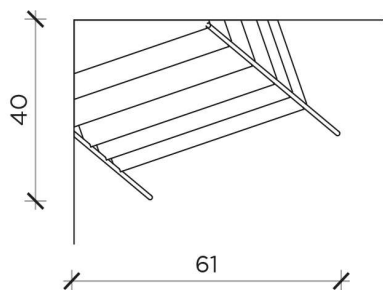

PIANTA | PLAN