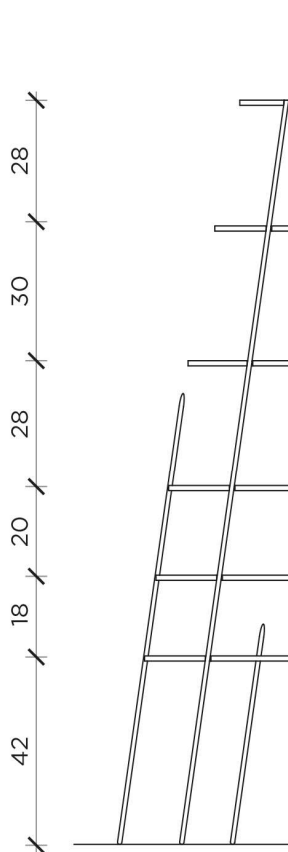

Mama'

Design Marija Dondovic

Mamà is a metal étagère available black or white. Mamà stands out for its ability to be almost invisible, resting on the wall and creating an optical illusion. Available in three sizes, two angular and one flat. Requires wall fixing.

Etagere | Etagere

Designer: Marija Dondovic
 Anno | Year: 2018
 Materiali | Materials: Etagere in metallo verniciato | Painted metal etagere

PIANTA | PLAN

FRONTE | FRONT

LATO | SIDE

MAMA' SMALL

Etagere | Etagere