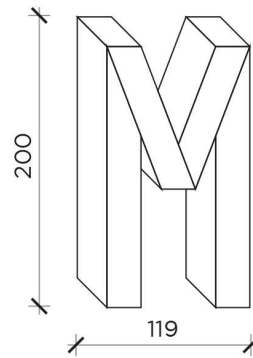

FRONTE | FRONT