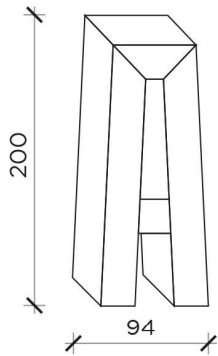

## Letteronza

Design Marcantonio

Letteronza is a collection of wall mirrors of all the letters of the alphabet in a decorative look, with vintage, classic and modern accents. Available in two heights, H 110 cm and H 200. Letteronza has expressive strength, ironic charge, craftsmanship, the game with the past, the storytelling of an initial that can have multiple meanings for every room in the house.

### DIMENSIONS:

H 110 cm / 200 cm

FRONTE | FRONT

FRONTE | FRONT

Dimensioni lettere: A, B, C, D, E, F, G, H, L, N, O, P, R, S, T, U, V, X, Y, Z.

Dimension letters: A, B, C, D, E, F, G, H, L, N, O, P, R, S, T, U, V, X, Y, Z.