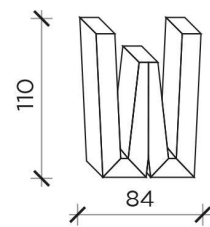

## Letteronza

Design Marcantonio

Letteronza is a collection of wall mirrors of all the letters of the alphabet in a decorative look, with vintage, classic and modern accents. Available in two heights, H 110 cm and H 200. Letteronza has expressive strength, ironic charge, craftsmanship, the game with the past, the storytelling of an initial that can have multiple meanings for every room in the house.

### DIMENSIONS:

H 110 cm / 200 cm

FRONTE | FRONT

FRONTE | FRONT

Dimensioni lettere: A, B, C, D, E, F, G, H, L, N, O, P, R, S, T, U, V, X, Y, Z.

Dimension letters: A, B, C, D, E, F, G, H, L, N, O, P, R, S, T, U, V, X, Y, Z.

FRONTE | FRONT

FRONTE | FRONT

FRONTE | FRONT

FRONTE | FRONT

FRONTE | FRONT

FRONTE | FRONT

FRONTE | FRONT

FRONTE | FRONT