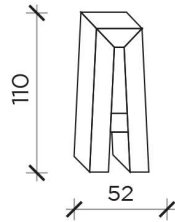

## Letteronza

Design Marcantonio

Letteronza is a collection of wall mirrors of all the letters of the alphabet in a decorative look, with vintage, classic and modern accents. Available in two heights, H 110 cm and H 200. Letteronza has expressive strength, ironic charge, craftsmanship, the game with the past, the storytelling of an initial that can have multiple meanings for every room in the house.

### DIMENSIONS:

H 110 cm / 200 cm

FRONTE | FRONT

FRONTE | FRONT

Dimensioni lettere: A, B, C, D, E, F, G, H, L, N, O, P, R, S, T, U, V, X, Y, Z.

Dimension letters: A, B, C, D, E, F, G, H, L, N, O, P, R, S, T, U, V, X, Y, Z.