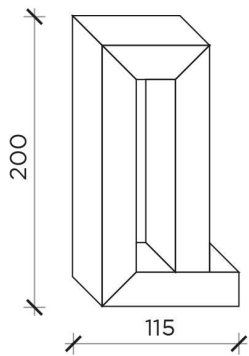

## Letteronza

Design Marcantonio

Letteronza is a collection of wall mirrors of all the letters of the alphabet in a decorative look, with vintage, classic and modern accents. Available in two heights, H 110 cm and H 200. Letteronza has expressive strength, ironic charge, craftsmanship, the game with the past, the storytelling of an initial that can have multiple meanings for every room in the house.

### DIMENSIONS:

H 110 cm / 200 cm

FRONTE | FRONT

FRONTE | FRONT

Dimensioni lettere: A, B, C, D, E, F, G, H, L, N, O, P, R, S, T, U, V, X, Y, Z.

Dimension letters: A, B, C, D, E, F, G, H, L, N, O, P, R, S, T, U, V, X, Y, Z.

FRONTE | FRONT

FRONTE | FRONT

FRONTE | FRONT

FRONTE | FRONT

FRONTE | FRONT

FRONTE | FRONT

FRONTE | FRONT

FRONTE | FRONT