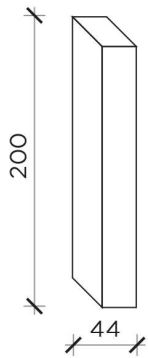

## Letteronza

Design Marcantonio

Letteronza is a collection of wall mirrors of all the letters of the alphabet in a decorative look, with vintage, classic and modern accents. Available in two heights, H 110 cm and H 200. Letteronza has expressive strength, ironic charge, craftsmanship, the game with the past, the storytelling of an initial that can have multiple meanings for every room in the house.

### DIMENSIONS:

H 110 cm / 200 cm

FRONTE | FRONT

FRONTE | FRONT

Dimensioni lettere: A, B, C, D, E, F, G, H, L, N, O, P, R, S, T, U, V, X, Y, Z.

Dimension letters: A, B, C, D, E, F, G, H, L, N, O, P, R, S, T, U, V, X, Y, Z.

FRONTE | FRONT

FRONTE | FRONT

FRONTE | FRONT

FRONTE | FRONT

FRONTE | FRONT

FRONTE | FRONT

FRONTE | FRONT

FRONTE | FRONT