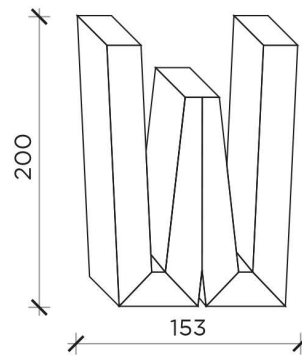

## Letteronza

Design Marcantonio

Letteronza is a collection of wall mirrors of all the letters of the alphabet in a decorative look, with vintage, classic and modern accents. Available in two heights, H 110 cm and H 200. Letteronza has expressive strength, ironic charge, craftsmanship, the game with the past, the storytelling of an initial that can have multiple meanings for every room in the house.

### DIMENSIONS:

H 110 cm / 200 cm

FRONTE | FRONT

FRONTE | FRONT

Dimensioni lettere: A, B, C, D, E, F, G, H, L, N, O, P, R, S, T, U, V, X, Y, Z.

Dimension letters: A, B, C, D, E, F, G, H, L, N, O, P, R, S, T, U, V, X, Y, Z.

FRONTE | FRONT

FRONTE | FRONT

FRONTE | FRONT

FRONTE | FRONT

FRONTE | FRONT

FRONTE | FRONT

FRONTE | FRONT

FRONTE | FRONT