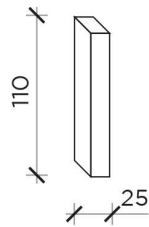

FRONTE | FRONT