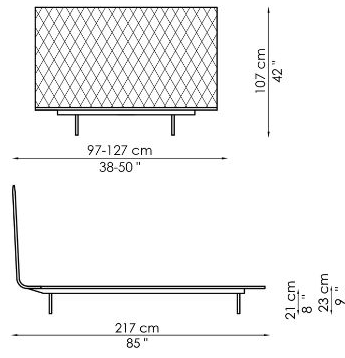

BONALDO

Thin single bed

The design of the Thin single bed has a graphic and contemporary appearance, a continuous line that forms the headboard and bed, giving a minimal and airy appearance that balances the large surface of the headboard. Four thin metal feet discreetly support the sleeping section, giving an additional sense of lightness to the whole. The perimeter of the bed is embellished with a fabric profile, available in a wide range of colours. The option of choosing the colours of the

Data sheet

Thin

Width: 97-127cm

Depth: 217cm

Height: 107cm

Thin ego

Width: 97-127cm

Depth: 217cm

Height: 107cm

Finishes

TAPE OF THE SIDE EDGE

Color

Color
Red

Color
Green

Color
Blue

Color
White