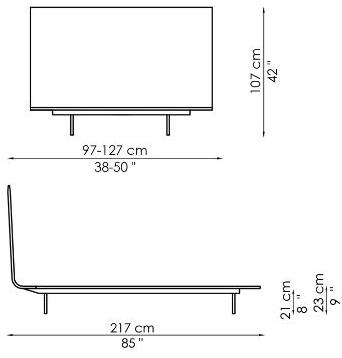

BONALDO

Thin single bed

The design of the Thin single bed has a graphic and contemporary appearance, a continuous line that forms the headboard and bed, giving a minimal and airy appearance that balances the large surface of the headboard. Four thin metal feet discreetly support the sleeping section, giving an additional sense of lightness to the whole. The perimeter of the bed is embellished with a fabric profile, available in a wide range of colours. The option of choosing the colours of the

border allows elegant combinations or interesting contrasts to be created with the cover (which can be made of fabric, leather or eco-leather, removable in all versions). Alternatively, it can also be produced in the embroidered version, with a modern and elegant diamond pattern (Thin ego). The Thin designer single bed is available in double or single versions.

Data sheet

Thin

Width: 97-127cm

Depth: 217cm

Height: 107cm

Thin ego

Width: 97-127cm

Depth: 217cm

Height: 107cm

Finishes

TAPE OF THE SIDE EDGE

Color

Color
Red

Color
Green

Color
Blue

Color
White