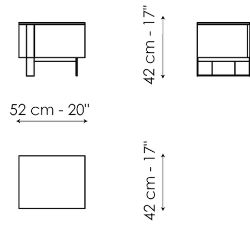

## Bedside table with one drawer

Width: 52cm

Depth: 42cm

Height: 42cm

## Drawer chest

Width: 130cm

Depth: 52cm

Height: 76cm