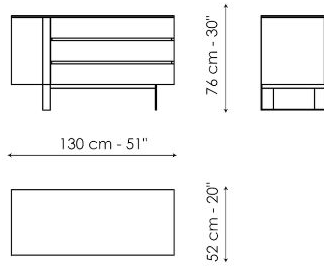

## Bedside table with one drawer

Width: 52cm

Depth: 42cm

Height: 42cm

## Drawer chest

Width: 130cm

Depth: 52cm

Height: 76cm