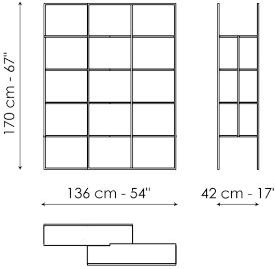

## Optic

Designer: **Marco Zito**

Like in a dance, the Optic's two supporting frames perfectly slide together to create a spacious system of staggered shelves: the metal bookcase shelves are wider in the middle to accommodate large objects, while the side shelves are lighter and cantilevered. The shifted frames give the

bookcase a striking 3D effect and permit different configurations in the space: side by side on the wall, overlapping or in the centre of the room joined with an "L" arrangement as a partition within the room.

# Data sheet

Width: 136cm  
Depth: 42cm  
Height: 170cm