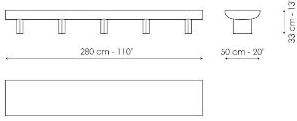

BONALDO

Sculptural

Designer: **Alain Gilles**

Designed by Alain Gilles, this TV stand is a piece with considerable impact even though it has a simple and linear design. Sculptural appears as a single wooden element supported by five legs which form the base. The surface develops in a downward arc while it has a cavity in the rear which is useful for concealing cables, thereby ensuring the

Data sheet

Sculptural

Width: 280cm

Depth: 50cm

Height: 33cm

Finishes

FRAME

Wood