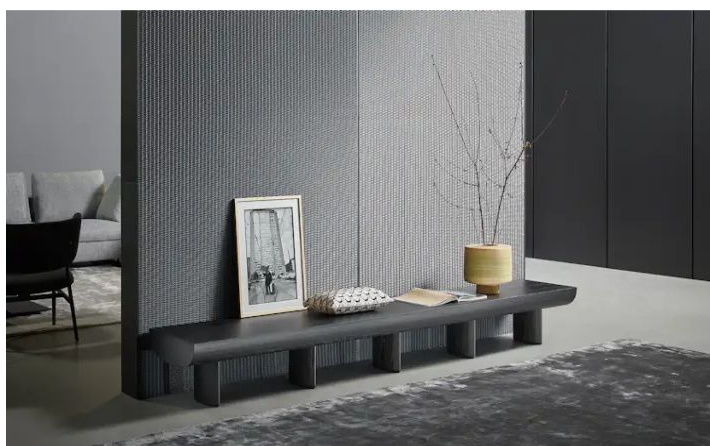

BONALDO

Sculptural

Designer: **Alain Gilles**

Designed by Alain Gilles, this TV stand is a piece with considerable impact even though it has a simple and linear design. Sculptural appears as a single wooden element supported by five legs which form the base. The surface develops in a downward arc while it has a cavity in the rear which is useful for concealing cables, thereby ensuring the

maximum in aesthetic performance. Whether used as a TV stand or a design TV console, placed against a wall under the TV or in the living room in front of a sofa, Sculptural genuinely resembles a sculpture and this is the true stylistic hallmark of this design.

Data sheet

Sculptural

Width: 280cm

Depth: 50cm

Height: 33cm

Finishes

FRAME

Wood