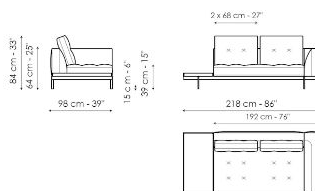

End section with tray 218

Width: 218cm
Depth: 98cm
Height: 84cm