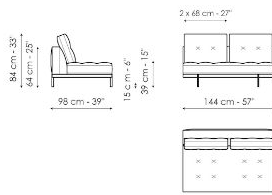

## End section with tray 266

Width: 266cm  
Depth: 98cm  
Height: 84cm

## End section with tray 218

Width: 218cm  
Depth: 98cm  
Height: 84cm

## Center section 216

Width: 216cm  
Depth: 98cm  
Height: 84cm

**Center section 192**

Width: 192cm  
Depth: 98cm  
Height: 84cm

**Center section 144**

Width: 144cm  
Depth: 98cm  
Height: 84cm

**Central section with tray 264**

Width: 264cm  
Depth: 98cm  
Height: 84cm

**Central section with tray 240**

Width: 240cm  
Depth: 98cm  
Height: 84cm

**Central section with tray 192**

Width: 192cm  
Depth: 98cm  
Height: 84cm

**Dormeuse 242**