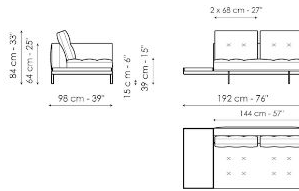

## End section with tray 218

Width: 218cm  
Depth: 98cm  
Height: 84cm

## Center section 216

Width: 216cm  
Depth: 98cm  
Height: 84cm

**Center section 192**

Width: 192cm  
Depth: 98cm  
Height: 84cm

**Center section 144**

Width: 144cm  
Depth: 98cm  
Height: 84cm

**Central section with tray 264**

Width: 264cm  
Depth: 98cm  
Height: 84cm

**Central section with tray 240**

Width: 240cm  
Depth: 98cm  
Height: 84cm

**Central section with tray 192**

Width: 192cm  
Depth: 98cm  
Height: 84cm

**Dormeuse 242**

Width: 68cm

Depth: cm

Height: 31cm

**Armrest 116**

Width: 116cm

Depth: cm

Height: 31cm