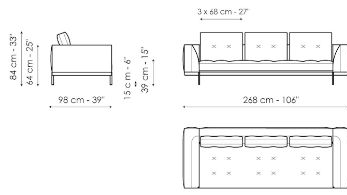

Data sheet

Sofa 268

Width: 268cm
Depth: 98cm
Height: 84cm