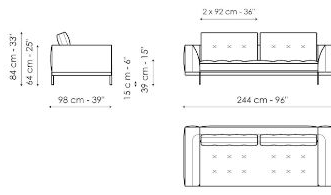

## Sofa 244

Width: 244cm  
Depth: 98cm  
Height: 84cm

## Center section 216

Width: 216cm  
Depth: 98cm  
Height: 84cm

**Center section 192**

Width: 192cm  
Depth: 98cm  
Height: 84cm

**Center section 144**

Width: 144cm  
Depth: 98cm  
Height: 84cm

**Central section with tray 264**

Width: 95cm

Depth: 24cm

Height: 27cm

**Coffee table**

Width: 68cm

Depth: 24cm

Height: 27cm

**Armrest 68**

Width: 68cm

Depth: cm

Height: 31cm

**Armrest 116**

Width: 116cm

Depth: cm

Height: 31cm