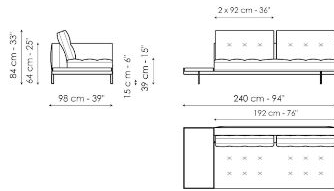

## End section with tray 218

Width: 218cm  
Depth: 98cm  
Height: 84cm

## Center section 216

Width: 216cm  
Depth: 98cm  
Height: 84cm

**Center section 192**

Width: 192cm  
Depth: 98cm  
Height: 84cm

**Center section 144**

Width: 144cm  
Depth: 98cm  
Height: 84cm

**Central section with tray 264**

Width: 264cm  
Depth: 98cm  
Height: 84cm

**Central section with tray 240**

Width: 240cm  
Depth: 98cm  
Height: 84cm

**Central section with tray 192**

Width: 192cm  
Depth: 98cm  
Height: 84cm

**Dormeuse 242**

Width: 68cm

Depth: cm

Height: 31cm

**Armrest 116**

Width: 116cm

Depth: cm

Height: 31cm