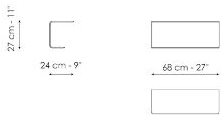

**Penisola 192**  
 Width: 192cm  
 Depth: 98cm  
 Height: 84cm

**Penisola 144**  
 Width: 144cm  
 Depth: 98cm  
 Height: 84cm

**Meridiana**  
 Width: 242cm  
 Depth: 98cm  
 Height: 84cm

**Chaise longue**  
 Width: 170cm  
 Depth: 98cm  
 Height: 84cm

**Chaise large**  
 Width: 218cm  
 Depth: 96cm  
 Height: 84cm

**Pouf**  
 Width: 144cm  
 Depth: 72cm  
 Height: 39cm

**Pouf with tray**  
 Width: 144cm  
 Depth: 72cm  
 Height: 39cm

**Magazine holder armrest**

Width: 95cm

Depth: 24cm

Height: 27cm

**Coffee table**

Width: 68cm

Depth: 24cm

Height: 27cm

**Armrest 68**

Width: 68cm

Depth: cm

Height: 31cm

**Armrest 116**

Width: 116cm

Depth: cm

Height: 31cm