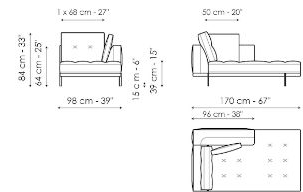

Width: 264cm  
Depth: 98cm  
Height: 84cm

**Central section with tray 240**

Width: 240cm  
Depth: 98cm  
Height: 84cm

**Central section with tray 192**

Width: 192cm  
Depth: 98cm  
Height: 84cm

**Dormeuse 242**

Width: 242cm  
Depth: 98cm  
Height: 84cm

**Dormeuse 218**

Width: 218cm  
Depth: 98cm  
Height: 84cm

**Dormeuse 170**

Width: 170cm  
Depth: 98cm  
Height: 84cm

**Penisola 216**

Width: 216cm  
Depth: 98cm  
Height: 84cm

**Penisola 192**  
 Width: 192cm  
 Depth: 98cm  
 Height: 84cm

**Penisola 144**  
 Width: 144cm  
 Depth: 98cm  
 Height: 84cm

**Meridiana**  
 Width: 242cm  
 Depth: 98cm  
 Height: 84cm

**Chaise longue**  
 Width: 170cm  
 Depth: 98cm  
 Height: 84cm

**Chaise large**  
 Width: 218cm  
 Depth: 96cm  
 Height: 84cm

**Pouf**  
 Width: 144cm  
 Depth: 72cm  
 Height: 39cm

**Pouf with tray**  
 Width: 144cm  
 Depth: 72cm  
 Height: 39cm

**Magazine holder armrest**