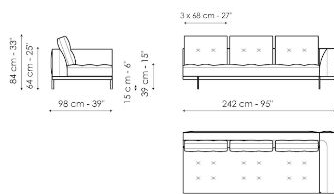

End section sofa 242

Width: 242cm
Depth: 98cm
Height: 84cm