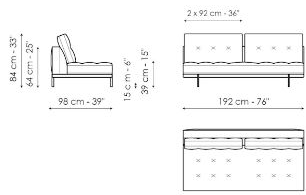

## End section sofa 218

Width: 218cm  
Depth: 98cm  
Height: 84cm

## End section with tray 266

Width: 266cm  
Depth: 98cm  
Height: 84cm

## End section with tray 218

Width: 218cm  
Depth: 98cm  
Height: 84cm

## Center section 216

Width: 216cm  
Depth: 98cm  
Height: 84cm

**Center section 192**

Width: 192cm  
Depth: 98cm  
Height: 84cm

**Center section 144**

Width: 144cm  
Depth: 98cm  
Height: 84cm

**Central section with tray 264**