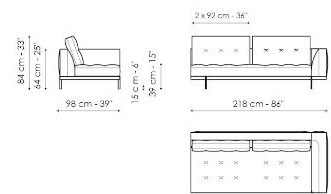

End section sofa 218

Width: 218cm
Depth: 98cm
Height: 84cm