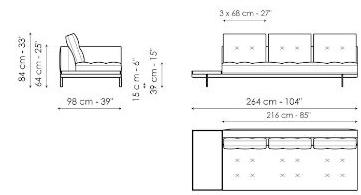

## End section with tray 218

Width: 218cm  
Depth: 98cm  
Height: 84cm

## Center section 216

Width: 216cm  
Depth: 98cm  
Height: 84cm

**Center section 192**

Width: 192cm  
Depth: 98cm  
Height: 84cm

**Center section 144**

Width: 144cm  
Depth: 98cm  
Height: 84cm

**Central section with tray 264**

Width: 264cm  
Depth: 98cm  
Height: 84cm

**Central section with tray 240**

Width: 240cm  
Depth: 98cm  
Height: 84cm

**Central section with tray 192**

Width: 192cm  
Depth: 98cm  
Height: 84cm

**Dormeuse 242**

Width: 68cm

Depth: cm

Height: 31cm

**Armrest 116**

Width: 116cm

Depth: cm

Height: 31cm