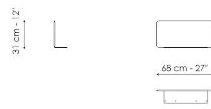

**Penisola 192**  
 Width: 192cm  
 Depth: 98cm  
 Height: 84cm

**Penisola 144**  
 Width: 144cm  
 Depth: 98cm  
 Height: 84cm

**Meridiana**  
 Width: 242cm  
 Depth: 98cm  
 Height: 84cm

**Chaise longue**  
 Width: 170cm  
 Depth: 98cm  
 Height: 84cm

**Chaise large**  
 Width: 218cm  
 Depth: 96cm  
 Height: 84cm

**Pouf**  
 Width: 144cm  
 Depth: 72cm  
 Height: 39cm

**Pouf with tray**  
 Width: 144cm  
 Depth: 72cm  
 Height: 39cm

**Magazine holder armrest**

Width: 95cm

Depth: 24cm

Height: 27cm

**Coffee table**

Width: 68cm

Depth: 24cm

Height: 27cm

**Armrest 68**

Width: 68cm

Depth: cm

Height: 31cm

**Armrest 116**

Width: 116cm

Depth: cm

Height: 31cm