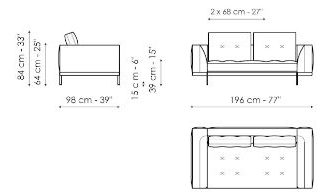

## Sofa 268

Width: 268cm  
Depth: 98cm  
Height: 84cm

## Sofa 244

Width: 244cm  
Depth: 98cm  
Height: 84cm

Width: 95cm

Depth: 24cm

Height: 27cm

**Coffee table**

Width: 68cm

Depth: 24cm

Height: 27cm

**Armrest 68**

Width: 68cm

Depth: cm

Height: 31cm

**Armrest 116**

Width: 116cm

Depth: cm

Height: 31cm