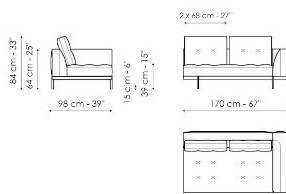

End section sofa 170

Width: 170cm
Depth: 98cm
Height: 84cm