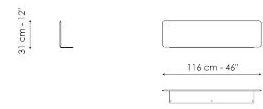

**Penisola 192**  
 Width: 192cm  
 Depth: 98cm  
 Height: 84cm

**Penisola 144**  
 Width: 144cm  
 Depth: 98cm  
 Height: 84cm

**Meridiana**  
 Width: 242cm  
 Depth: 98cm  
 Height: 84cm

**Chaise longue**  
 Width: 170cm  
 Depth: 98cm  
 Height: 84cm

**Chaise large**  
 Width: 218cm  
 Depth: 96cm  
 Height: 84cm

**Pouf**  
 Width: 144cm  
 Depth: 72cm  
 Height: 39cm

**Pouf with tray**  
 Width: 144cm  
 Depth: 72cm  
 Height: 39cm

**Magazine holder armrest**

Width: 95cm

Depth: 24cm

Height: 27cm

**Coffee table**

Width: 68cm

Depth: 24cm

Height: 27cm

**Armrest 68**

Width: 68cm

Depth: cm

Height: 31cm

**Armrest 116**

Width: 116cm

Depth: cm

Height: 31cm