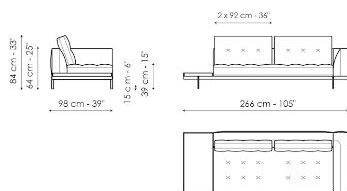

End section with tray 266

Width: 266cm
Depth: 98cm
Height: 84cm