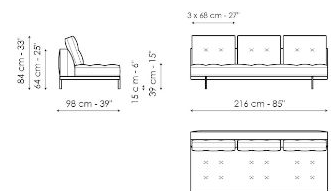

## End section sofa 218

Width: 218cm  
Depth: 98cm  
Height: 84cm

## End section with tray 266

Width: 266cm  
Depth: 98cm  
Height: 84cm

## End section with tray 218

Width: 218cm  
Depth: 98cm  
Height: 84cm

## Center section 216

Width: 216cm  
Depth: 98cm  
Height: 84cm

**Center section 192**

Width: 192cm  
Depth: 98cm  
Height: 84cm

**Center section 144**

Width: 144cm  
Depth: 98cm  
Height: 84cm

**Central section with tray 264**