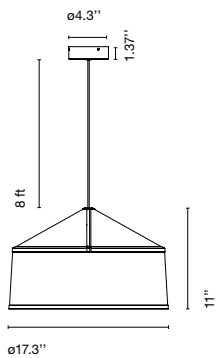

## Zenc

E26 Globe (Ø95) 12W

- White (RAL 1013)
- Grey (RAL 7022)
- Red (RAL 3011)
- Sky Blue (PANTONE 7542C)
- Pale yellow (RAL 085 80 30)

Shade made of bi-injected rotary moulded polyethylene: texture on the outer part and smooth satin white on the inner part of the fixture.