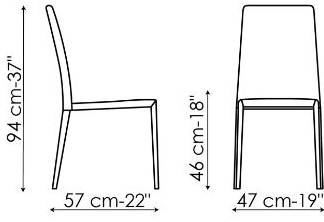

Data sheet

Eral

Width: 47cm

Depth: 57cm

Height: 94cm

Miss Eral

Width: 55cm

Depth: 58cm

Height: 94cm

Finishes

LEGS

Metal

Painted metal
Mat white

Painted metal
Mat dove grey

Painted metal
Supreme anthracite

Painted metal
Mat black