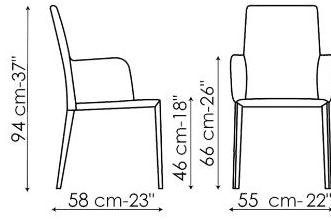

Data sheet

Eral

Width: 47cm

Depth: 57cm

Height: 94cm

Miss Eral

Width: 55cm

Depth: 58cm

Height: 94cm

Finishes

LEGS

Metal

Painted metal
Mat white

Painted metal
Mat dove grey

Painted metal
Supreme anthracite

Painted metal
Mat black