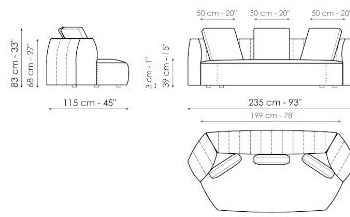

Data sheet

Sofa 265

Width: 265cm
Depth: 115cm
Height: 83cm

Sofa 235

Width: 235cm
Depth: 115cm
Height: 83cm

Sofa 205

Width: 205cm
Depth: 115cm
Height: 83cm

End section sofa

Width: 222cm
Depth: 115cm
Height: 83cm

Armchair

Width: 130cm
Depth: 115cm
Height: 83cm

Pouf

Width: 87cm
Depth: 97cm
Height: 39cm

Pouf

Width: 87cm
Depth: 97cm
Height: 39cm

Composition 01

Width: 305cm
Depth: 160cm
Height: 83cm

Composition 02

Width: 317cm
Depth: 160cm
Height: 83cm

Composition 03

Width: 205cm
 Depth: 115cm
 Height: 83cm

Composition 04

Width: 347cm
 Depth: 160cm
 Height: 83cm

Composition 05

Width: 430cm
 Depth: 160cm
 Height: 83cm

Composition 06

Width: 224cm
 Depth: 125cm
 Height: 83cm

Finishes

FEET

Wood

Wood
Anthracite grey

Materials, fabrics, leathers, colors and finishes are approximate and may slightly differ from actual ones. You can find the complete collection of Bonaldo fabrics and leathers on the website <https://www.bonaldo.biz/>