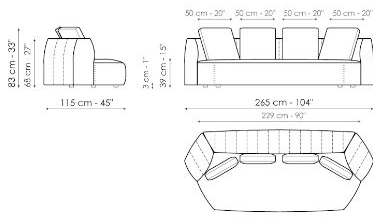

Data sheet

Sofa 265

Width: 265cm
Depth: 115cm
Height: 83cm

Sofa 235

Width: 235cm
Depth: 115cm
Height: 83cm

Sofa 205

Width: 205cm
Depth: 115cm
Height: 83cm

End section sofa

Width: 222cm
Depth: 115cm
Height: 83cm

Armchair

Width: 130cm
Depth: 115cm
Height: 83cm

Pouf

Width: 87cm
Depth: 97cm
Height: 39cm

Pouf

Width: 87cm
Depth: 97cm
Height: 39cm

Composition 01

Width: 305cm
Depth: 160cm
Height: 83cm

Composition 02

Width: 317cm
Depth: 160cm
Height: 83cm

Composition 03

Width: 205cm
 Depth: 115cm
 Height: 83cm

Composition 04

Width: 347cm
 Depth: 160cm
 Height: 83cm

Composition 05

Width: 430cm
 Depth: 160cm
 Height: 83cm

Composition 06

Width: 224cm
 Depth: 125cm
 Height: 83cm

Finishes

FEET

Wood

Wood
Anthracite grey

Materials, fabrics, leathers, colors and finishes are approximate and may slightly differ from actual ones. You can find the complete collection of Bonaldo fabrics and leathers on the website <https://www.bonaldo.biz/>