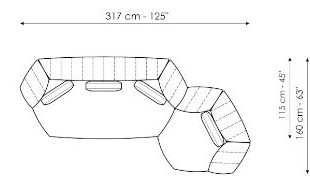

Data sheet

Sofa 265

Width: 265cm
Depth: 115cm
Height: 83cm

Sofa 235

Width: 235cm
Depth: 115cm
Height: 83cm

Sofa 205

Width: 205cm
Depth: 115cm
Height: 83cm

End section sofa

Width: 222cm
Depth: 115cm
Height: 83cm

Armchair

Width: 130cm
Depth: 115cm
Height: 83cm

Pouf

Width: 87cm
Depth: 97cm
Height: 39cm

Pouf

Width: 87cm
Depth: 97cm
Height: 39cm

Composition 01

Width: 305cm
Depth: 160cm
Height: 83cm

Composition 02

Width: 317cm
Depth: 160cm
Height: 83cm

Composition 03

Width: 205cm
 Depth: 115cm
 Height: 83cm

Composition 04

Width: 347cm
 Depth: 160cm
 Height: 83cm

Composition 05

Width: 430cm
 Depth: 160cm
 Height: 83cm

Composition 06

Width: 224cm
 Depth: 125cm
 Height: 83cm

Finishes

FEET

Wood

Wood
Anthracite grey

Materials, fabrics, leathers, colors and finishes are approximate and may slightly differ from actual ones. You can find the complete collection of Bonaldo fabrics and leathers on the website <https://www.bonaldo.biz/>