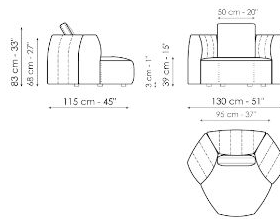

Data sheet

Sofa 265

Width: 265cm
Depth: 115cm
Height: 83cm

Sofa 235

Width: 235cm
Depth: 115cm
Height: 83cm

Sofa 205

Width: 205cm
Depth: 115cm
Height: 83cm

End section sofa

Width: 222cm
Depth: 115cm
Height: 83cm

Armchair

Width: 130cm
Depth: 115cm
Height: 83cm

Pouf

Width: 87cm
Depth: 97cm
Height: 39cm

Pouf

Width: 87cm
Depth: 97cm
Height: 39cm

Composition 01

Width: 305cm
Depth: 160cm
Height: 83cm

Composition 02

Width: 317cm
Depth: 160cm
Height: 83cm

Composition 03

Width: 205cm
 Depth: 115cm
 Height: 83cm

Composition 04

Width: 347cm
 Depth: 160cm
 Height: 83cm

Composition 05

Width: 430cm
 Depth: 160cm
 Height: 83cm

Composition 06

Width: 224cm
 Depth: 125cm
 Height: 83cm

Finishes

FEET

Wood

Wood
Anthracite grey

Materials, fabrics, leathers, colors and finishes are approximate and may slightly differ from actual ones. You can find the complete collection of Bonaldo fabrics and leathers on the website <https://www.bonaldo.biz/>