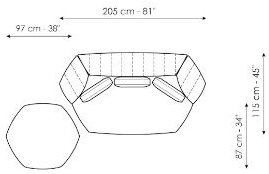

Data sheet

Sofa 265

Width: 265cm
Depth: 115cm
Height: 83cm

Sofa 235

Width: 235cm
Depth: 115cm
Height: 83cm

Sofa 205

Width: 205cm
Depth: 115cm
Height: 83cm

End section sofa

Width: 222cm
Depth: 115cm
Height: 83cm

Armchair

Width: 130cm
Depth: 115cm
Height: 83cm

Pouf

Width: 87cm
Depth: 97cm
Height: 39cm

Pouf

Width: 87cm
Depth: 97cm
Height: 39cm

Composition 01

Width: 305cm
Depth: 160cm
Height: 83cm

Composition 02

Width: 317cm
Depth: 160cm
Height: 83cm

Composition 03

Width: 205cm
 Depth: 115cm
 Height: 83cm

Composition 04

Width: 347cm
 Depth: 160cm
 Height: 83cm

Composition 05

Width: 430cm
 Depth: 160cm
 Height: 83cm

Composition 06

Width: 224cm
 Depth: 125cm
 Height: 83cm

Finishes

FEET

Wood

Wood
Anthracite grey

Materials, fabrics, leathers, colors and finishes are approximate and may slightly differ from actual ones. You can find the complete collection of Bonaldo fabrics and leathers on the website <https://www.bonaldo.biz/>