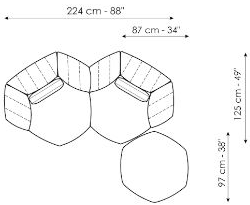

Data sheet

Sofa 265

Width: 265cm
Depth: 115cm
Height: 83cm

Sofa 235

Width: 235cm
Depth: 115cm
Height: 83cm

Sofa 205

Width: 205cm
Depth: 115cm
Height: 83cm

End section sofa

Width: 222cm
Depth: 115cm
Height: 83cm

Armchair

Width: 130cm
Depth: 115cm
Height: 83cm

Pouf

Width: 87cm
Depth: 97cm
Height: 39cm

Pouf

Width: 87cm
Depth: 97cm
Height: 39cm

Composition 01

Width: 305cm
Depth: 160cm
Height: 83cm

Composition 02

Width: 317cm
Depth: 160cm
Height: 83cm

Composition 03

Width: 205cm
 Depth: 115cm
 Height: 83cm

Composition 04

Width: 347cm
 Depth: 160cm
 Height: 83cm

Composition 05

Width: 430cm
 Depth: 160cm
 Height: 83cm

Composition 06

Width: 224cm
 Depth: 125cm
 Height: 83cm

Finishes

FEET

Wood

Wood
Anthracite grey

Materials, fabrics, leathers, colors and finishes are approximate and may slightly differ from actual ones. You can find the complete collection of Bonaldo fabrics and leathers on the website <https://www.bonaldo.biz/>