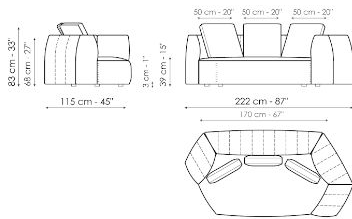

Data sheet

Sofa 265

Width: 265cm
Depth: 115cm
Height: 83cm

Sofa 235

Width: 235cm
Depth: 115cm
Height: 83cm

Sofa 205

Width: 205cm
Depth: 115cm
Height: 83cm

End section sofa

Width: 222cm
Depth: 115cm
Height: 83cm

Armchair

Width: 130cm
Depth: 115cm
Height: 83cm

Pouf

Width: 87cm
Depth: 97cm
Height: 39cm

Pouf

Width: 87cm
Depth: 97cm
Height: 39cm

Composition 01

Width: 305cm
Depth: 160cm
Height: 83cm

Composition 02

Width: 317cm
Depth: 160cm
Height: 83cm

Composition 03

Width: 205cm
 Depth: 115cm
 Height: 83cm

Composition 04

Width: 347cm
 Depth: 160cm
 Height: 83cm

Composition 05

Width: 430cm
 Depth: 160cm
 Height: 83cm

Composition 06

Width: 224cm
 Depth: 125cm
 Height: 83cm

Finishes

FEET

Wood

Wood
Anthracite grey

Materials, fabrics, leathers, colors and finishes are approximate and may slightly differ from actual ones. You can find the complete collection of Bonaldo fabrics and leathers on the website <https://www.bonaldo.biz/>