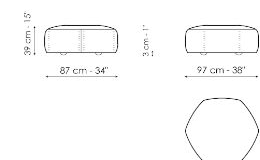

Data sheet

Sofa 265

Width: 265cm
Depth: 115cm
Height: 83cm

Sofa 235

Width: 235cm
Depth: 115cm
Height: 83cm

Sofa 205

Width: 205cm
Depth: 115cm
Height: 83cm

End section sofa

Width: 222cm
Depth: 115cm
Height: 83cm

Armchair

Width: 130cm
Depth: 115cm
Height: 83cm

Pouf

Width: 87cm
Depth: 97cm
Height: 39cm

Pouf

Width: 87cm
Depth: 97cm
Height: 39cm

Composition 01

Width: 305cm
Depth: 160cm
Height: 83cm

Composition 02

Width: 317cm
Depth: 160cm
Height: 83cm

Composition 03

Width: 205cm
 Depth: 115cm
 Height: 83cm

Composition 04

Width: 347cm
 Depth: 160cm
 Height: 83cm

Composition 05

Width: 430cm
 Depth: 160cm
 Height: 83cm

Composition 06

Width: 224cm
 Depth: 125cm
 Height: 83cm

Finishes

FEET

Wood

Wood
Anthracite grey

Materials, fabrics, leathers, colors and finishes are approximate and may slightly differ from actual ones. You can find the complete collection of Bonaldo fabrics and leathers on the website <https://www.bonaldo.biz/>