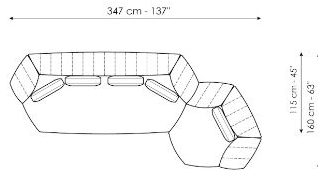

Data sheet

Sofa 265

Width: 265cm
Depth: 115cm
Height: 83cm

Sofa 235

Width: 235cm
Depth: 115cm
Height: 83cm

Sofa 205

Width: 205cm
Depth: 115cm
Height: 83cm

End section sofa

Width: 222cm
Depth: 115cm
Height: 83cm

Armchair

Width: 130cm
Depth: 115cm
Height: 83cm

Pouf

Width: 87cm
Depth: 97cm
Height: 39cm

Pouf

Width: 87cm
Depth: 97cm
Height: 39cm

Composition 01

Width: 305cm
Depth: 160cm
Height: 83cm

Composition 02

Width: 317cm
Depth: 160cm
Height: 83cm

Composition 03

Width: 205cm
 Depth: 115cm
 Height: 83cm

Composition 04

Width: 347cm
 Depth: 160cm
 Height: 83cm

Composition 05

Width: 430cm
 Depth: 160cm
 Height: 83cm

Composition 06

Width: 224cm
 Depth: 125cm
 Height: 83cm

Finishes

FEET

Wood

Wood
Anthracite grey

Materials, fabrics, leathers, colors and finishes are approximate and may slightly differ from actual ones. You can find the complete collection of Bonaldo fabrics and leathers on the website <https://www.bonaldo.biz/>