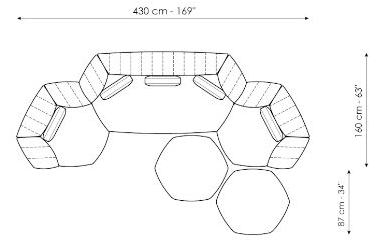

Data sheet

Sofa 265

Width: 265cm
Depth: 115cm
Height: 83cm

Sofa 235

Width: 235cm
Depth: 115cm
Height: 83cm

Sofa 205

Width: 205cm
Depth: 115cm
Height: 83cm

End section sofa

Width: 222cm
Depth: 115cm
Height: 83cm

Armchair

Width: 130cm
Depth: 115cm
Height: 83cm

Pouf

Width: 87cm
Depth: 97cm
Height: 39cm

Pouf

Width: 87cm
Depth: 97cm
Height: 39cm

Composition 01

Width: 305cm
Depth: 160cm
Height: 83cm

Composition 02

Width: 317cm
Depth: 160cm
Height: 83cm

Composition 03

Width: 205cm
 Depth: 115cm
 Height: 83cm

Composition 04

Width: 347cm
 Depth: 160cm
 Height: 83cm

Composition 05

Width: 430cm
 Depth: 160cm
 Height: 83cm

Composition 06

Width: 224cm
 Depth: 125cm
 Height: 83cm

Finishes

FEET

Wood

Wood
Anthracite grey

Materials, fabrics, leathers, colors and finishes are approximate and may slightly differ from actual ones. You can find the complete collection of Bonaldo fabrics and leathers on the website <https://www.bonaldo.biz/>