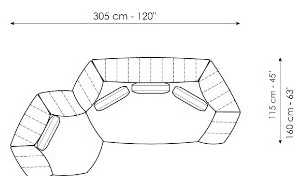

Data sheet

Sofa 265

Width: 265cm
Depth: 115cm
Height: 83cm

Sofa 235

Width: 235cm
Depth: 115cm
Height: 83cm

Sofa 205

Width: 205cm
Depth: 115cm
Height: 83cm

End section sofa

Width: 222cm
Depth: 115cm
Height: 83cm

Armchair

Width: 130cm
Depth: 115cm
Height: 83cm

Pouf

Width: 87cm
Depth: 97cm
Height: 39cm

Pouf

Width: 87cm
Depth: 97cm
Height: 39cm

Composition 01

Width: 305cm
Depth: 160cm
Height: 83cm

Composition 02

Width: 317cm
Depth: 160cm
Height: 83cm

Composition 03

Width: 205cm
 Depth: 115cm
 Height: 83cm

Composition 04

Width: 347cm
 Depth: 160cm
 Height: 83cm

Composition 05

Width: 430cm
 Depth: 160cm
 Height: 83cm

Composition 06

Width: 224cm
 Depth: 125cm
 Height: 83cm

Finishes

FEET

Wood

Wood
Anthracite grey

Materials, fabrics, leathers, colors and finishes are approximate and may slightly differ from actual ones. You can find the complete collection of Bonaldo fabrics and leathers on the website <https://www.bonaldo.biz/>