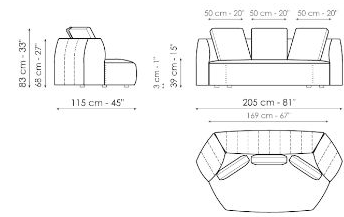

Data sheet

Sofa 265

Width: 265cm
Depth: 115cm
Height: 83cm

Sofa 235

Width: 235cm
Depth: 115cm
Height: 83cm

Sofa 205

Width: 205cm
Depth: 115cm
Height: 83cm

End section sofa

Width: 222cm
Depth: 115cm
Height: 83cm

Armchair

Width: 130cm
Depth: 115cm
Height: 83cm

Pouf

Width: 87cm
Depth: 97cm
Height: 39cm

Pouf

Width: 87cm
Depth: 97cm
Height: 39cm

Composition 01

Width: 305cm
Depth: 160cm
Height: 83cm

Composition 02

Width: 317cm
Depth: 160cm
Height: 83cm

Composition 03

Width: 205cm
 Depth: 115cm
 Height: 83cm

Composition 04

Width: 347cm
 Depth: 160cm
 Height: 83cm

Composition 05

Width: 430cm
 Depth: 160cm
 Height: 83cm

Composition 06

Width: 224cm
 Depth: 125cm
 Height: 83cm

Finishes

FEET

Wood

Wood
Anthracite grey

Materials, fabrics, leathers, colors and finishes are approximate and may slightly differ from actual ones. You can find the complete collection of Bonaldo fabrics and leathers on the website <https://www.bonaldo.biz/>