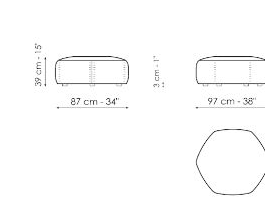

Data sheet

Sofa 265

Width: 265cm
Depth: 115cm
Height: 83cm

Sofa 235

Width: 235cm
Depth: 115cm
Height: 83cm

Sofa 205

Width: 205cm
Depth: 115cm
Height: 83cm

End section sofa

Width: 222cm
Depth: 115cm
Height: 83cm

Armchair

Width: 130cm
Depth: 115cm
Height: 83cm

Pouf

Width: 87cm
Depth: 97cm
Height: 39cm

Pouf

Width: 87cm
Depth: 97cm
Height: 39cm

Composition 01

Width: 305cm
Depth: 160cm
Height: 83cm

Composition 02

Width: 317cm
Depth: 160cm
Height: 83cm

Composition 03

Width: 205cm
 Depth: 115cm
 Height: 83cm

Composition 04

Width: 347cm
 Depth: 160cm
 Height: 83cm

Composition 05

Width: 430cm
 Depth: 160cm
 Height: 83cm

Composition 06

Width: 224cm
 Depth: 125cm
 Height: 83cm

Finishes

FEET

Wood

Wood
Anthracite grey

Materials, fabrics, leathers, colors and finishes are approximate and may slightly differ from actual ones. You can find the complete collection of Bonaldo fabrics and leathers on the website <https://www.bonaldo.biz/>