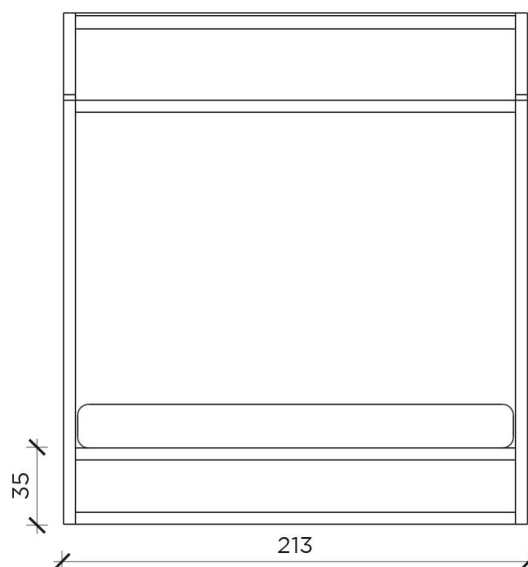

LATO | SIDE

CASETTA IN CANADA' Letto | Bed

Designer: Nathan Yong
Anno | Year: 2012
Materiali | Materials: Letto in legno di faggio laccato | Lacquered solid ash wood bed