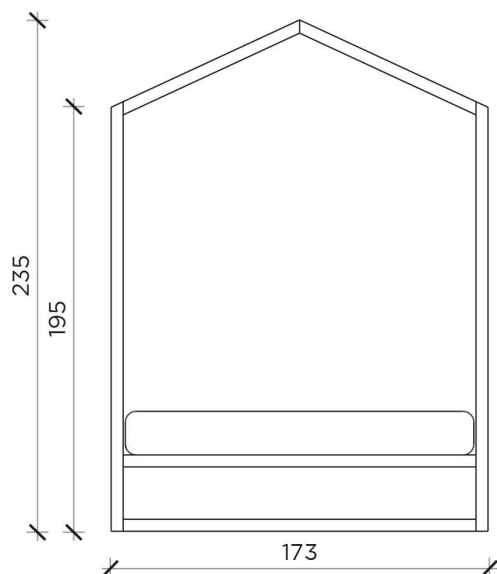

mogg

Casetta In Canada'

Design Nathan Yong

Casetta in Canada is a four-poster bed in solid wood structure of lacquered white ash. It recalls in its structure the shape of the house designed by children, as a refuge where to sleep comfortably. The absolute protagonist of your bedrooms.

DIMENSIONS:

W 173 cm

D 213 cm

H 235 cm

MATERIALS, COLORS AND FINISHES

RAL COLORS

The colors shown are indicative. A check with an official RAL folder is always recommended.

Finishing

PIANTA | PLAN

FRONTE | FRONT

LATO | SIDE

CASETTA IN CANADA' Letto | Bed

Designer: Nathan Yong
Anno | Year: 2012
Materiali | Materials: Letto in legno di faggio laccato | Lacquered solid ash wood bed