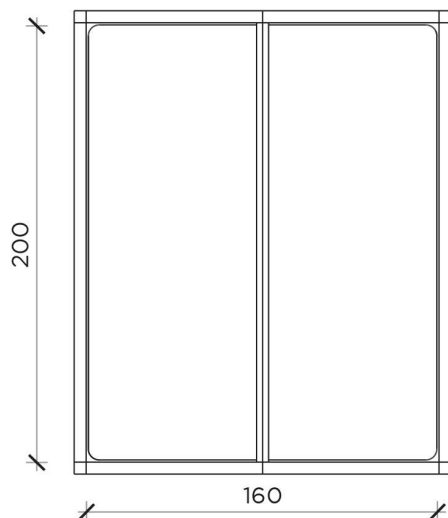

mogg

Casetta In Canada'

Design Nathan Yong

Casetta in Canada is a four-poster bed in solid wood structure of lacquered white ash. It recalls in its structure the shape of the house designed by children, as a refuge where to sleep comfortably. The absolute protagonist of your bedrooms.

DIMENSIONS:

W 173 cm

D 213 cm

H 235 cm

MATERIALS, COLORS AND FINISHES

RAL COLORS

The colors shown are indicative. A check with an official RAL folder is always recommended.

Finishing

PIANTA | PLAN

FRONTE | FRONT

LATO | SIDE

CASETTA IN CANADA' Letto | Bed

Designer: Nathan Yong
Anno | Year: 2012
Materiali | Materials: Letto in legno di faggio laccato | Lacquered solid ash wood bed