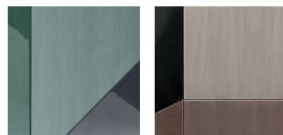

PIANTA | PLAN

Container