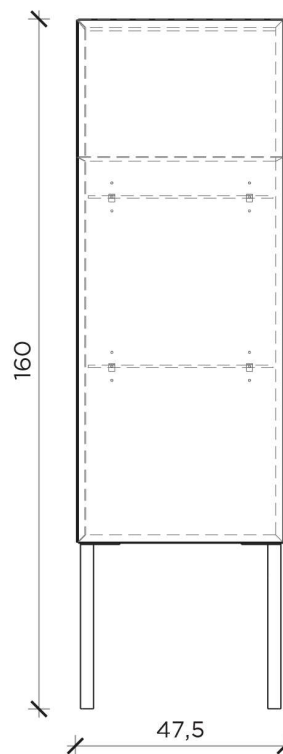

## Ritratti

Design Dainelli Studio

Ritratti are storage units in mdf veneered with toulipier wood with glossy and matt laquered finish. Sideboard version has 4 doors and 4 internal shelves, while the cupboard version has 2 doors and 4 internal shelves. Ritratti is an almost magical storage, with an asymmetric shape and the detail of the cut corner. Sharp lines, play of perspectives and strong colors, available in 2 combinations, one warm and one with cold tones.

Base

Container

PIANTA | PLAN

FRONTE | FRONT

LATO | SIDE