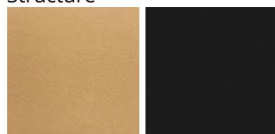

Musa

Design Næssi Studio

Musa is a metal wall shelf available in gold or black lacquer. Musa is a set of signs that create a shelf, a set of metal lines that create planes, circumscribe niches, determine a perimeter around objects. With Musa you can always create different configurations by fixing it to the wall rotating it while still remaining itself.

Structure

PIANTA | PLAN

FRONTE | FRONT

LATO | SIDE

MUSA

Mensola | Shelf

Designer: Alessandro d'Angeli
 Anno | Year: 2018
 Materiali | Materials: Mensola di metallo verniciata oro satinato o RAL 9017 | Metal shelf painted satinated gold or RAL 9017