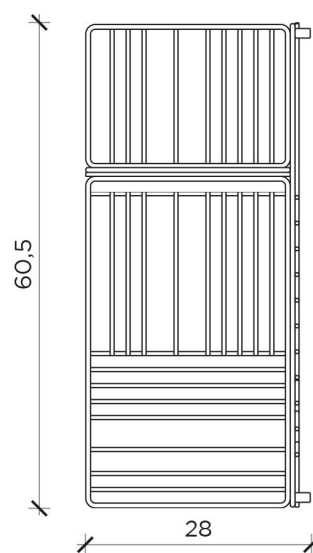

Musa

Design Næssi Studio

Musa is a metal wall shelf available in gold or black lacquer. Musa is a set of signs that create a shelf, a set of metal lines that create planes, circumscribe niches, determine a perimeter around objects. With Musa you can always create different configurations by fixing it to the wall rotating it while still remaining itself.

Structure

PIANTA | PLAN

FRONTE | FRONT

LATO | SIDE

MUSA

Mensola | Shelf

Designer: Alessandro d'Angeli
 Anno | Year: 2018
 Materiali | Materials: Mensola di metallo verniciata oro satinato o RAL 9017 | Metal shelf painted satinated gold or RAL 9017