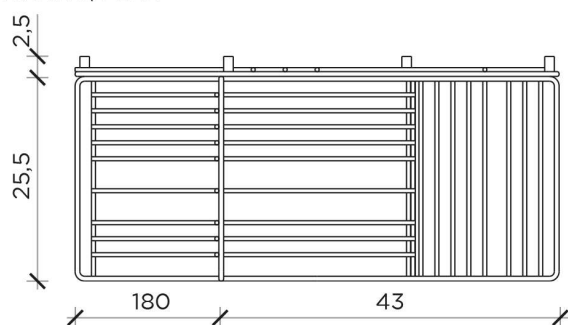

Musa

Design Næssi Studio

Musa is a metal wall shelf available in gold or black lacquer. Musa is a set of signs that create a shelf, a set of metal lines that create planes, circumscribe niches, determine a perimeter around objects. With Musa you can always create different configurations by fixing it to the wall rotating it while still remaining itself.

Structure

PIANTA | PLAN

FRONTE | FRONT

LATO | SIDE

MUSA

Mensola | Shelf

Designer: Alessandro d'Angeli
 Anno | Year: 2018
 Materiali | Materials: Mensola di metallo verniciata oro satinato o RAL 9017 | Metal shelf painted satinated gold or RAL 9017