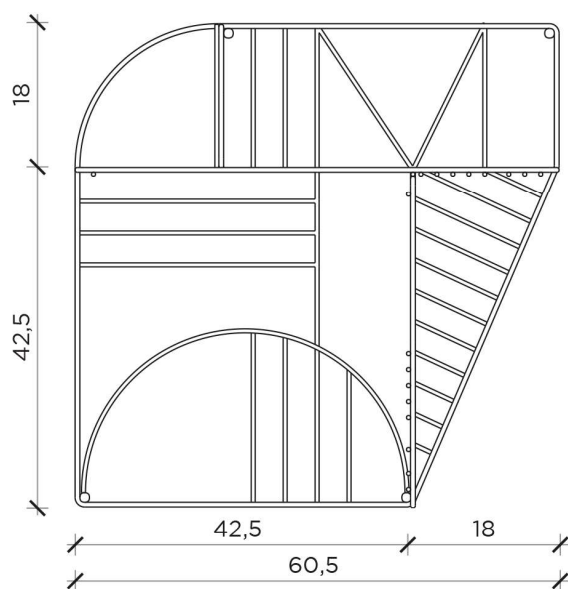

Musa

Design Næssi Studio

Musa is a metal wall shelf available in gold or black lacquer. Musa is a set of signs that create a shelf, a set of metal lines that create planes, circumscribe niches, determine a perimeter around objects. With Musa you can always create different configurations by fixing it to the wall rotating it while still remaining itself.

Structure

PIANTA | PLAN

FRONTE | FRONT

LATO | SIDE

MUSA

Mensola | Shelf

Designer: Alessandro d'Angeli
 Anno | Year: 2018
 Materiali | Materials: Mensola di metallo verniciata oro satinato o RAL 9017 | Metal shelf painted satinated gold or RAL 9017