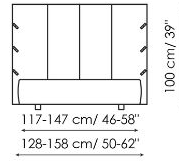

Data sheet

Cuff

Width: 128-158cm

Depth: 220cm

Height: 100cm

Cuff plus

Width: 128-158cm

Depth: 220cm

Height: 100cm

Cuff open

Width: 128-158cm

Depth: 220cm

Height: 100cm

Finishes

FEET

Metal