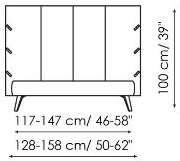

Data sheet

Cuff

Width: 128-158cm

Depth: 220cm

Height: 100cm

Cuff plus

Width: 128-158cm

Depth: 220cm

Height: 100cm

Cuff open

Width: 128-158cm

Depth: 220cm

Height: 100cm

Finishes

FEET

Metal