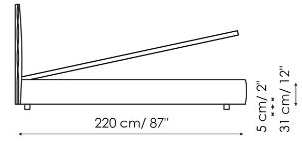

Data sheet

Cuff

Width: 128-158cm

Depth: 220cm

Height: 100cm

Cuff plus

Width: 128-158cm

Depth: 220cm

Height: 100cm

Cuff open

Width: 128-158cm

Depth: 220cm

Height: 100cm

Finishes

FEET

Metal