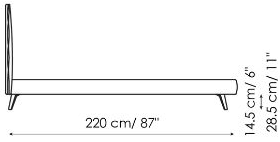

Data sheet

Cuff

Width: 128-158cm

Depth: 220cm

Height: 100cm

Cuff plus

Width: 128-158cm

Depth: 220cm

Height: 100cm

Cuff open

Width: 128-158cm

Depth: 220cm

Height: 100cm

Finishes

FEET

Metal