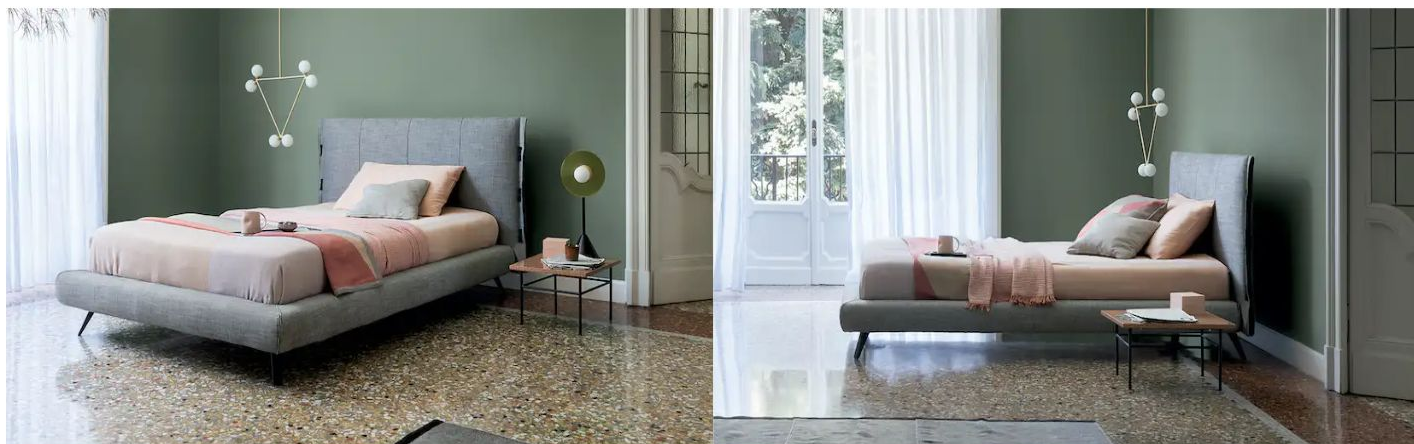

BONALDO

Cuff single bed

Designer: **Mauro Lipparini**

Available in double or single versions, Cuff is a bed made elegant by the exquisite details that characterize it: from the frog fastenings that adorn the two flaps which cover the padded headboard, to the pleating that runs vertically and the leather inserts that also enrich the modern single bed. Available with completely removable cover in fabric, leather or eco-leather, the Cuff modern single bed is produced in

various versions: with feet in painted metal (Cuff), higher headboard (Cuff hi), thicker bed frame, low feet in painted wood and low (Cuff plus) or high (Cuff hi plus) headboard. In the versions with storage (Cuff open and Cuff hi open), valuable additional space is provided for storing covers, cushions and everything necessary for the bedroom.