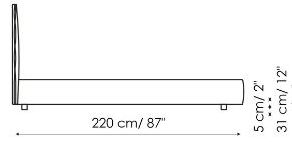

Data sheet

Cuff

Width: 128-158cm

Depth: 220cm

Height: 100cm

Cuff plus

Width: 128-158cm

Depth: 220cm

Height: 100cm

Cuff open

Width: 128-158cm

Depth: 220cm

Height: 100cm

Finishes

FEET

Metal