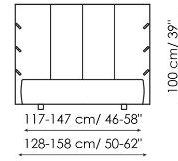

Data sheet

Cuff

Width: 128-158cm

Depth: 220cm

Height: 100cm

Cuff plus

Width: 128-158cm

Depth: 220cm

Height: 100cm

Cuff open

Width: 128-158cm

Depth: 220cm

Height: 100cm

Finishes

FEET

Metal