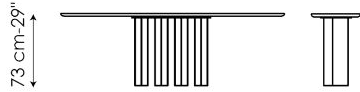

# Data sheet

Width: 140cm  
Depth: 49cm  
Height: ± 73cm

Width: 160cm  
Depth: 49cm  
Height: ± 73cm

Width: 180cm  
Depth: 49cm  
Height: ± 73cm

Width: 200cm  
Depth: 49cm  
Height: ± 73cm