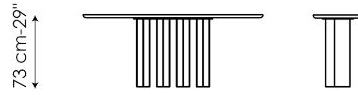

# Data sheet

Width: 140cm  
Depth: 49cm  
Height: ± 73cm

Width: 160cm  
Depth: 49cm  
Height: ± 73cm

Width: 180cm  
Depth: 49cm  
Height: ± 73cm

Width: 200cm  
Depth: 49cm  
Height: ± 73cm