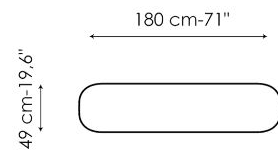

# Data sheet

Width: 140cm  
Depth: 49cm  
Height: ± 73cm

Width: 160cm  
Depth: 49cm  
Height: ± 73cm

Width: 180cm  
Depth: 49cm  
Height: ± 73cm

Width: 200cm  
Depth: 49cm  
Height: ± 73cm