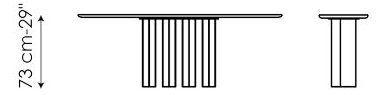

# Data sheet

Width: 140cm  
Depth: 49cm  
Height: ± 73cm

Width: 160cm  
Depth: 49cm  
Height: ± 73cm

Width: 180cm  
Depth: 49cm  
Height: ± 73cm

Width: 200cm  
Depth: 49cm  
Height: ± 73cm