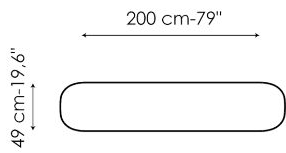

perception of the weight of the piece changes as you move around it.

# Data sheet

Width: 140cm  
Depth: 49cm  
Height: ± 73cm

Width: 160cm  
Depth: 49cm  
Height: ± 73cm

Width: 180cm  
Depth: 49cm  
Height: ± 73cm

Width: 200cm  
Depth: 49cm  
Height: ± 73cm