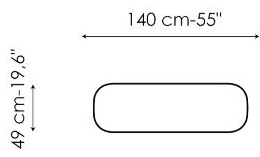

# Data sheet

Width: 140cm  
Depth: 49cm  
Height: ± 73cm

Width: 160cm  
Depth: 49cm  
Height: ± 73cm

Width: 180cm  
Depth: 49cm  
Height: ± 73cm

Width: 200cm  
Depth: 49cm  
Height: ± 73cm