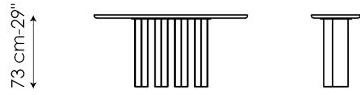

# Data sheet

Width: 140cm  
Depth: 49cm  
Height: ± 73cm

Width: 160cm  
Depth: 49cm  
Height: ± 73cm

Width: 180cm  
Depth: 49cm  
Height: ± 73cm

Width: 200cm  
Depth: 49cm  
Height: ± 73cm