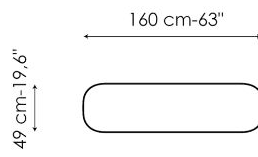

# Data sheet

Width: 140cm  
Depth: 49cm  
Height: ± 73cm

Width: 160cm  
Depth: 49cm  
Height: ± 73cm

Width: 180cm  
Depth: 49cm  
Height: ± 73cm

Width: 200cm  
Depth: 49cm  
Height: ± 73cm