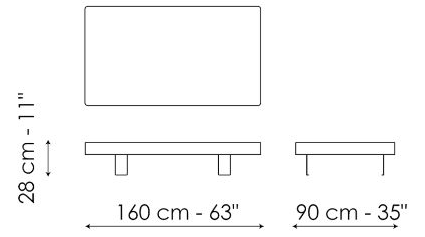

Data sheet

Jazz Ø96

Width: 96cm
Depth: 96cm
Height: 28cm

Jazz Ø116

Width: 116cm
Depth: 116cm
Height: 28cm

Jazz 160x90

Width: 160cm
Depth: 90cm
Height: 28cm

Finishes