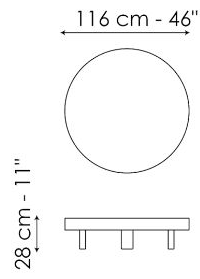

tables are almost at floor level, slightly raised on metal feet with a highly geometric shape. The imposing table top, available in glass or ceramic, is bordered by a metal edge which contrasts with the almost invisible base.

Data sheet

Jazz Ø96

Width: 96cm
Depth: 96cm
Height: 28cm

Jazz Ø116

Width: 116cm
Depth: 116cm
Height: 28cm

Jazz 160x90

Width: 160cm
Depth: 90cm
Height: 28cm

Finishes