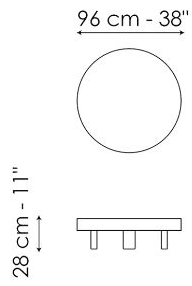

BONALDO

Jazz

The Jazz low coffee tables feature a formal linear design, which comes in a rectangular or round version. They have a spacious surface area that showcases the typical decorative objects featured in living rooms. Jazz modern low coffee

tables are almost at floor level, slightly raised on metal feet with a highly geometric shape. The imposing table top, available in glass or ceramic, is bordered by a metal edge which contrasts with the almost invisible base.

Data sheet

Jazz Ø96

Width: 96cm
Depth: 96cm
Height: 28cm

Jazz Ø116

Width: 116cm
Depth: 116cm
Height: 28cm

Jazz 160x90

Width: 160cm
Depth: 90cm
Height: 28cm

Finishes