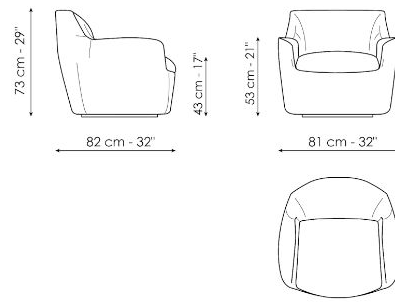

Data sheet

Kitai - feet

Width: 82cm
Depth: 81cm
Height: 73cm

Kitai - swivel base

Width: 82cm
Depth: 81cm
Height: 73cm

Finishes

FEET - BASE

Metal