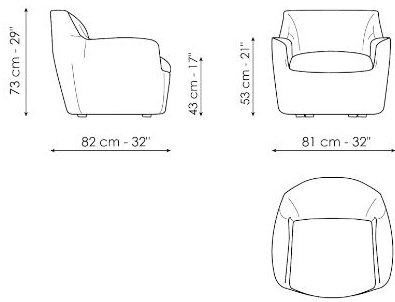

Data sheet

Kitai - feet

Width: 82cm
Depth: 81cm
Height: 73cm

Kitai - swivel base

Width: 82cm
Depth: 81cm
Height: 73cm

Finishes

FEET - BASE

Metal